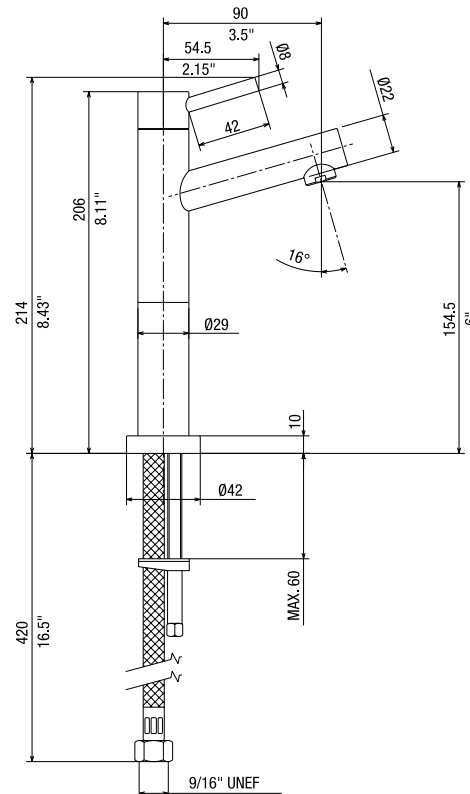

FEATURED MODEL

157-051-CR BLANCOALTA™ Bar Faucet in Polished Chrome

ADDITIONAL MODELS

157-051-ST Stainless (Satin Nickel)

FEATURES

- Cold water only
- Solid brass body
- Ceramic disc cartridge
- Extra long supply lines
- 2.2 G.P.M. flow rate
- Installation in a 1-3/8" hole

PRODUCT SPECIFICATION

Cold water only bar faucet to include solid brass body, minimalist lever handle, and ceramic disc cartridge. Faucet dimensions to be as follows: Reach: 3-1/2"; Spout Height: 6". Reversible mounting hardware to adapt to thick or thin mounting surfaces. Bar faucet to be BLANCOALTA™, Model 157-051-_____ in _____ finish.

- Polished Chrome 157-051-CR
- Stainless (Satin Nickel) 157-051-ST

MODEL 157-051

NOMINAL DIMENSIONS

MODEL	REACH	SPOUT HEIGHT	FAUCET HEIGHT
157-051	3-1/2	6	8-1/2

JOB INFORMATION

Job Name: _____

Contact: _____

Date Specified: _____

Specifier: _____

Contractor: _____

See next page for exploded parts drawing and parts list.

BLANCO AMERICA
800.451.5782
www.blancoamerica.com

BLANCOALTA™ MODEL 157-051