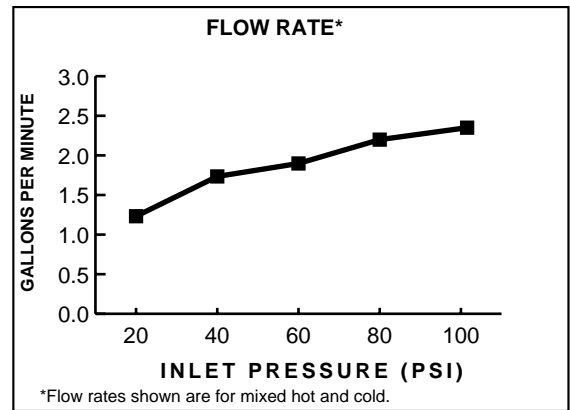

American Standard

*Williamsburg*TM

**TWO-HANDLE WIDESPREAD
LAVATORY FAUCET
WITH BRASS TRADITIONAL SPOUT**

CODES AND STANDARDS

These products meet or exceed the following codes and standards:

**ASME A112.18.1M
CSA B 125
NSF 61/Section 9**

	Product Number	Description	Finish Options		
			Polished Chrome	PVD Polished Brass	P. Chrome /PVD Brass Mix
			002	099	299
	2808.222	Lavatory faucet with pop-up drain. 2 sets of handles included (metal levers and porcelain levers)			N/A
	2808.224	Lavatory faucet with pop-up drain. Metal Lever handles.	N/A	N/A	