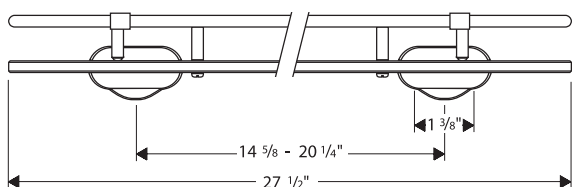

Product Features

- Solid brass holders
- Frosted crystal glass shelf
- Coordinates with Axor Terrano, Axor Carlton, Axor Phoenix

Available Finishes

| | |
|-------------------|----------|
| Chrome | 40352000 |
| Oil Rubbed Bronze | 40352620 |
| Brushed Nickel | 40352820 |

The measurements shown are for reference only.

Products and specifications shown are subject to change without notice.

Specification sheet revised 4/2008