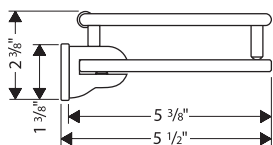

Product Features

- Solid brass holders
- Frosted crystal glass shelf
- Coordinates with Axor Terrano, Axor Carlton, Axor Phoenix

Available Finishes

| | |
|-------------------|----------|
| Chrome | 40352000 |
| Oil Rubbed Bronze | 40352620 |
| Brushed Nickel | 40352820 |

The measurements shown are for reference only.

Products and specifications shown are subject to change without notice.

Specification sheet revised 4/2008