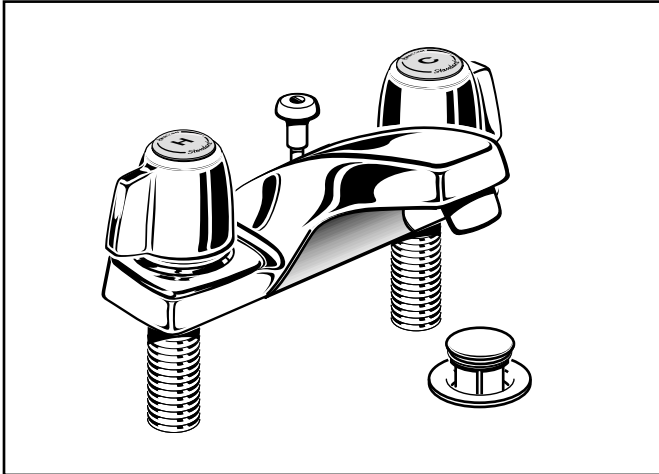

American Standard

Colony

TWO-HANDLE CENTERSET LAVATORY FAUCET

2275.200 Shown.

MODEL NUMBER:

- ☐ 2275.200 Centerset Lavatory Faucet
  Lever Handles. 50/50 Pop-up drain.
- ☐ 2275.205 Centerset Lavatory Faucet
  Lever Handles. Less drain. With pop-up hole,
  plug button and rod.
- ☐ 2275.209 Centerset Lavatory Faucet
  Lever Handles. Metal Pop-up drain.