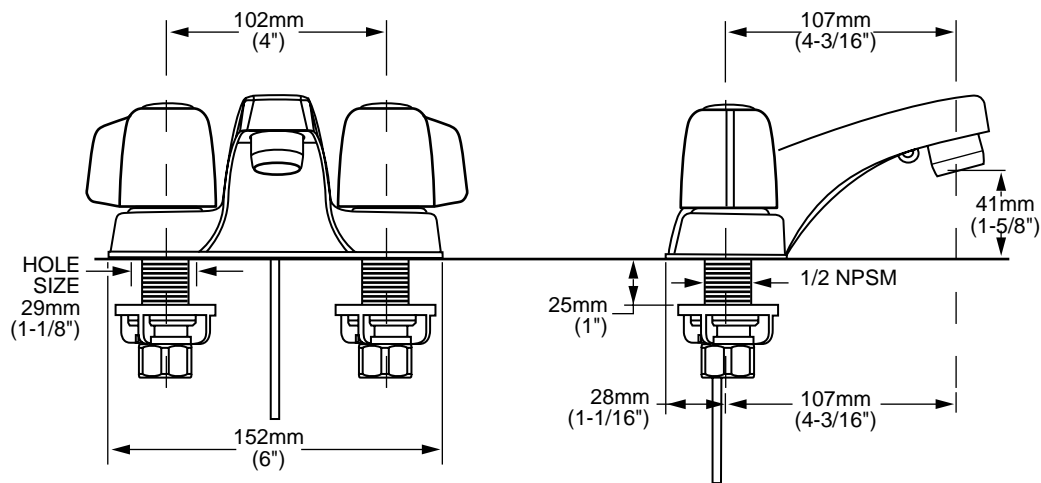

### MODEL NUMBER:

- 2275.200 Centerset Lavatory Faucet  
Lever Handles. 50/50 Pop-up drain.
- 2275.205 Centerset Lavatory Faucet  
Lever Handles. Less drain. With pop-up hole,  
plug button and rod.
- 2275.209 Centerset Lavatory Faucet  
Lever Handles. Metal Pop-up drain.

### GENERAL DESCRIPTION:

Centerset lavatory faucet on 4" centers. 1/4 turn washerless ceramic disc valve cartridges - reversible for use on either "hot" or "cold" side. Durable cast brass waterways with one-half inch male inlet shanks. Metal body. Notched underbody to receive chain and stopper. 2.2 gpm/8.3L/min. maximum flow rate.

### SUGGESTED SPECIFICATION:

Two-handle 4" centerset lavatory faucet shall feature a cast brass waterway. Shall also feature 1/4 turn washerless ceramic disc valve cartridges that are reversible for use on either "hot" or "cold" side. Fitting shall be American Standard Model # 2275.20\_\_\_\_.