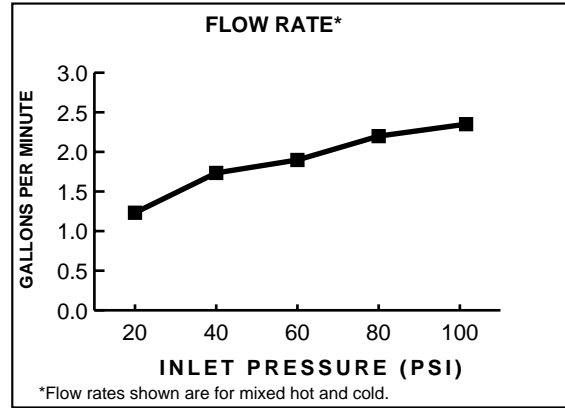

American Standard

Colony
TWO-HANDLE CENTERSET
LAVATORY FAUCET

CODES AND STANDARDS

These products meet or exceed the following codes and standards:

- **ASME A112.18.1M**
- **CSA B125**
- **NSF 61/Section 9**

Product Number	Description	Finish
		Polished Chrome
		002
2275.200	Centerset lavatory. Lever Handles. 50/50 Pop-up drain.	
2275.205	Centerset lavatory. Lever Handles. Less drain. With pop-up hole and rod.	
2275.209	Centerset lavatory. Lever Handles. Metal Pop-up drain.	

Meets the American Disabilities Act Guidelines and **ANSI A117.1** Requirements for the physically challenged.