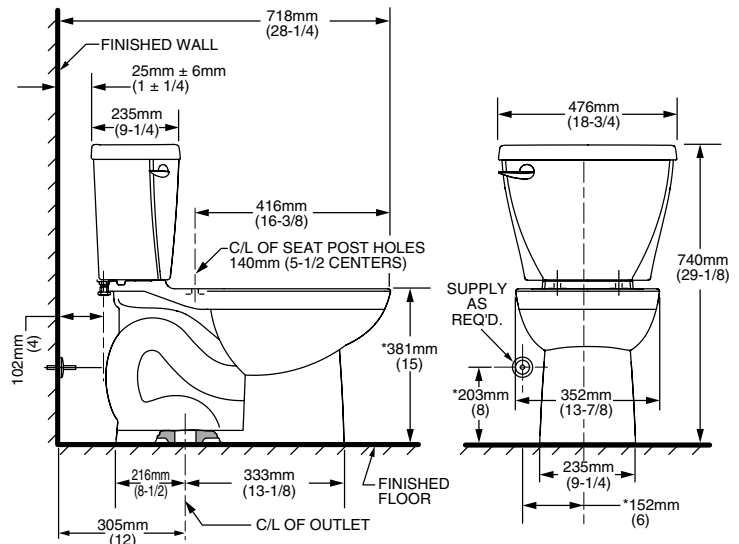

☐ 3011.016 Round Front Bowl

☐ 4007.016 Tank

Nominal Dimensions:

718 x 476 x 740mm (28-1/4" x 18-3/4" x 29-1/8")

Fixture only, seat and supply by others

Alternate Tank Configurations Available:

- ☐ 4007.516 Tank complete with Aquaguard Liner

Compliance Certifications -

Meets or Exceeds the Following Specifications:

- ASME A112.19.2M for Vitreous China Fixtures - includes Flush Performance, Ball Pass Diameter, Trap Seal Depth and all Dimensions
- Los Angeles Department of Water and Power Supplementary Purchase Specification for Non-Adjustability

NOTES:

THIS TOILET IS DESIGNED TO ROUGH-IN AT A MINIMUM DIMENSION OF 305MM (12") FROM FINISHED WALL TO C/L OF OUTLET. SUPPLY NOT INCLUDED WITH FIXTURE AND MUST BE ORDERED SEPARATELY.

* DIMENSION SHOWN FOR LOCATION OF SUPPLY IS SUGGESTED.

IMPORTANT: Dimensions of fixtures are nominal and may vary within the range of tolerances established by ANSI Standard A112.19.2. These measurements are subject to change or cancellation. No responsibility is assumed for use of superseded or voided pages.