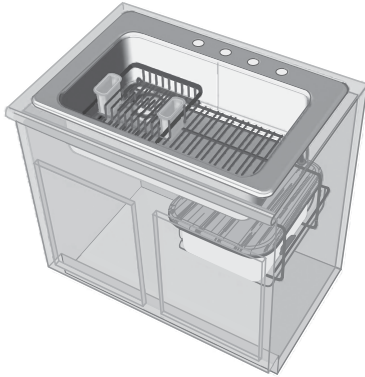

<b>Silhouette™ Americast® Kitchen Sink Accessories</b>	
MODEL NO.	DESCRIPTION
<b>Bottom Sink Racks</b>	
<p>Bottom Sink Racks conform to the bottom bowl dimensions of Silhouette sinks keeping the porcelain free from scratching. Outlets in sink racks align with Silhouette's drain outlets allowing for waste and water to pass through. Sink racks available in White Heat (208) and Bone (021).</p>	
<p>⚡ <b>7406.100</b> for use with</p> 	<p>7145/7163 right hand bowl 7183 right hand bowl</p> 
<p>⚡ <b>7405.100</b> for use with</p> 	<p>7145/7163 left hand bowl 7183 left hand bowl</p> 
<p>⚡ <b>7404.100</b> for use with</p> 	<p>7172 single bowl</p> 
<p>⚡ <b>7407.100</b> for use with</p> 	<p>7179 left hand bowl 7196 left hand bowl</p> 

**Lakeland™ Collection Kitchen Sink Accessories**

A versatile sink for either kitchen or laundry room. Custom-fit accessories transform the large capacity Lakeland sink into the ultimate workstation for: