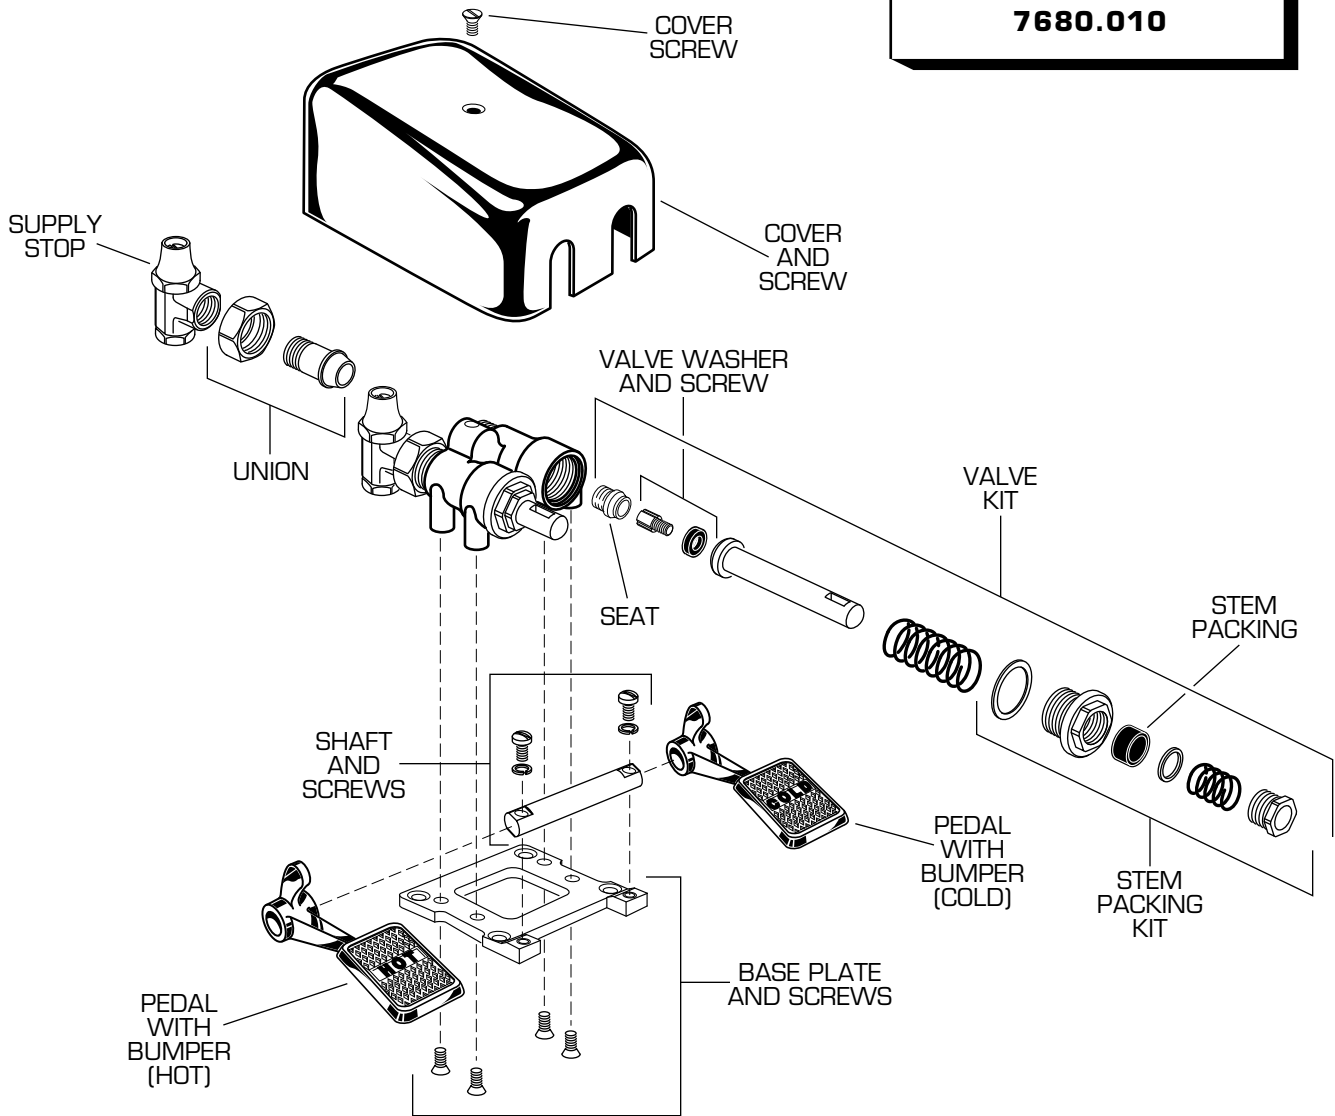

*American Standard*

**SELF-CLOSING FLOOR MOUNT  
DOUBLE PEDAL VALVE**

**MODEL NUMBER**

**7680.010**

REPAIR PARTS	DESCRIPTION	PART NUMBER	PKG QTY	BULK QTY
Valve Parts	Cover Screw	000117-0020A	1	-
	Cover and Screw	066345-0020A	1	-
	Supply Stop	066346-0070A	1	-
	Union	066347-0070A	1	-
	Valve Kit	066349-0040A	1	-
	Seat	065626-0040A	1	-
	Valve Washer and Screw	066350-0070A	1	-
	Stem Packing Kit	066351-0070A	1	-
	Base Plate and Screws	066352-0070A	1	-
	Stem Packing	000406-0070A	1	-
Pedal Parts	Pedal with Bumper (HOT)	066930-0020A	1	-
	Pedal with Bumper (COLD)	066929-0020A	1	-
	Shaft and Screws	066353-0070A	1	-