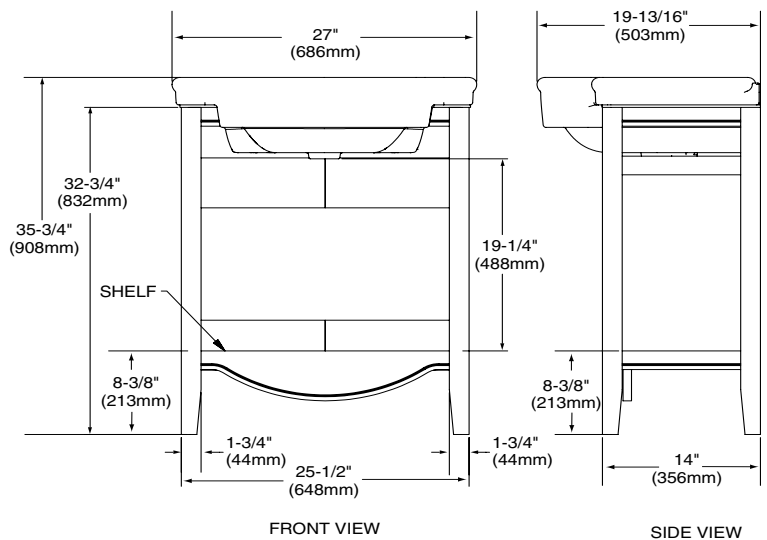

Separate Components:

- ❑ **0282.008** Console/Pedestal top
8" (203mm) centers
- ❑ **9425.200** Skyline Washstand

Nominal Dimensions with Sink:

27" x 14" x 35-3/4"
(648 x 356 x 870mm)

Compliance Certifications -

NOTES:

* DIMENSIONS SHOWN FOR LOCATION OF SUPPLIES AND "P" TRAP ARE SUGGESTED.

▼ ANCHOR SCREWS FOR LAVATORY AND PEDESTAL NOT INCLUDED.
- FITTINGS NOT INCLUDED AND MUST BE ORDERED SEPARATELY.
PROVIDE SUITABLE REINFORCEMENT FOR ALL WALL SUPPORTS.

IMPORTANT: Dimensions of fixtures are nominal and may vary within the range of tolerances established by ANSI Standard A112.19.9M. These measurements are subject to change or cancellation. No responsibility is assumed for use of superseded or voided pages.