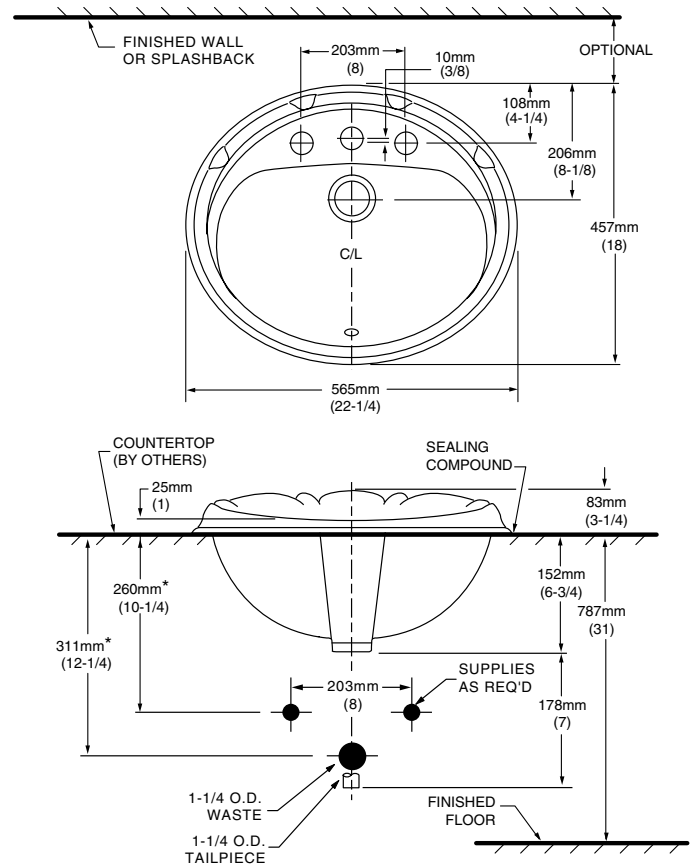

#### Nominal Dimensions:

565 x 457mm  
(22-1/4" x 18")

#### Bowl sizes:

419mm (16-1/2") wide  
254mm (10") front to back  
152mm (6") deep

#### To Be Specified:

- Color:  White  Bone  Linen  
 Silver  Fawn Beige  Black
- Faucet\*:
- Faucet Finish:
- Supplies:
- 1-1/4" Trap:

\* See faucet section for additional models available

**NOTES:**  
\* DIMENSIONS SHOWN FOR LOCATION OF SUPPLIES AND "P" TRAP ARE SUGGESTED. FITTINGS NOT INCLUDED WITH FIXTURE AND MUST BE ORDERED SEPARATELY. FOR COUNTERTOP CUTOUT AND INSTALLATION INSTRUCTIONS USE TEMPLATE SUPPLIED WITH SINK. SEALING COMPOUND SUPPLIED BY OTHERS.

**IMPORTANT:** Dimensions of fixtures are nominal and may vary within the range of tolerances established by ANSI Standard A112.19.2. These measurements are subject to change or cancellation. No responsibility is assumed for use of superseded or voided pages.