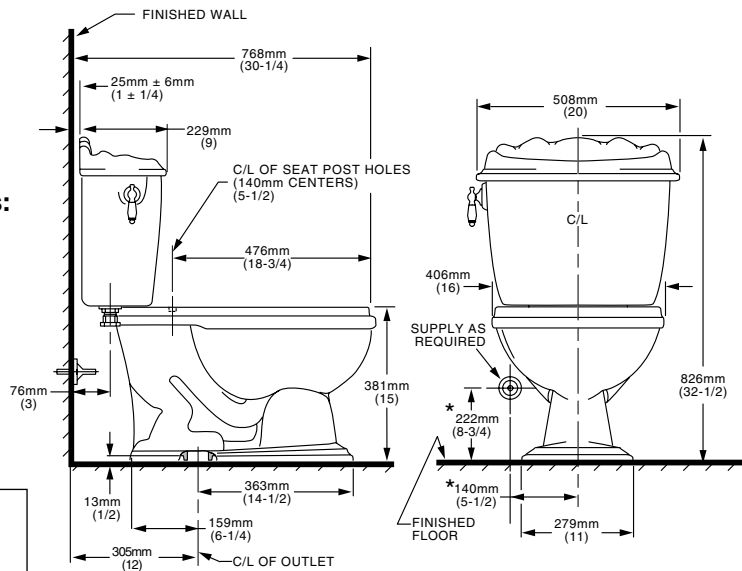

REMINISCENCE™ ELONGATED TOILET

2011.026

- Vitreous china
- Low-consumption (6.0 Lpf/1.6 gpf)
- Elongated siphon action jetted bowl with 2" trapway
- AquaForce flushing technology
- Bowl rim height at 381mm (15")
- Vintage detailing on bowl and tank—design matched to pedestal and countertop lavatories
- Side-mounted antique styled chrome trip lever with ceramic handle insert
- 2 bolt caps
- Internal trapway area fully glazed
- 100% factory flush tested

3311.028 Bowl

4111.016 Tank

Shown with **5311.012** "Laurel" seat

Nominal Dimensions:

768 x 508 x 826mm
(30-1/4" x 20" x 32-1/2")

Fixture only, seat and supply by others

Compliance Certifications -

Meets or Exceeds the Following Specifications:

- ASME A112.19.2M for Vitreous China Fixtures - includes Flush Performance, Ball Pass Diameter, Trap Seal Depth and all Dimensions

To Be Specified:

- Color:
- Seat: American Standard #5324.019 "Rise and Shine" solid plastic closed front seat with cover.
- Alternate Seat: American Standard #5311.012 "Laurel" molded closed front seat with cover.
- Supply with stop:

NOTES:

THIS COMBINATION IS DESIGNED TO ROUGH-IN AT A MINIMUM DIMENSION OF 305MM (12") FROM FINISHED WALL TO C/L OF OUTLET.

* DIMENSIONS SHOWN FOR LOCATION OF SUPPLY ARE SUGGESTED. SUPPLY NOT INCLUDED WITH FIXTURE AND MUST BE ORDERED SEPARATELY.