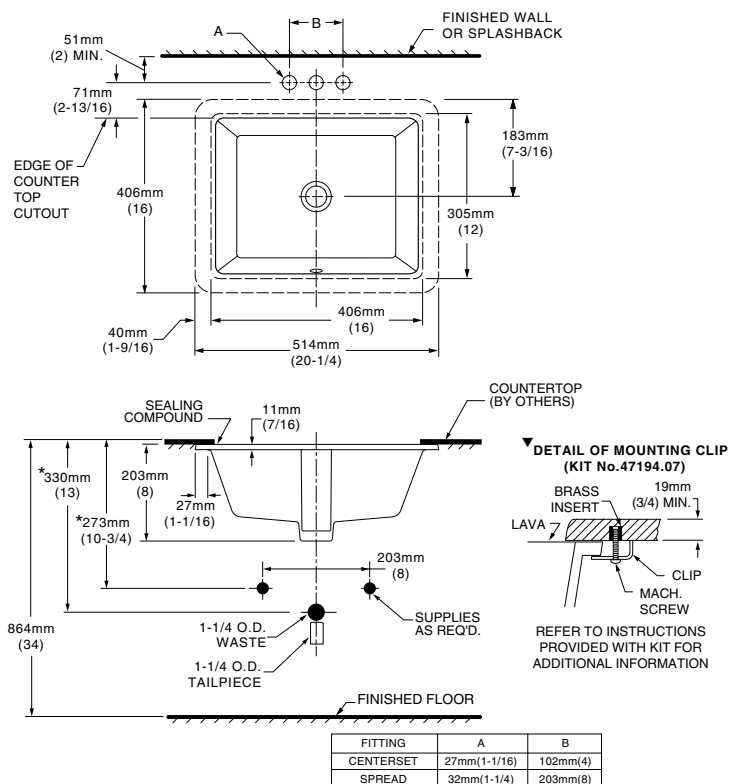

- ❑ **0615.000 Unglazed Rim**
18-3/4" x 14-5/16" (467 x 364mm)

Bowl Size:

16" (406mm) wide,
12" (305mm) front to back,
6" (152mm) deep

Compliance Certifications -

Meets or Exceeds the Following Specifications:

- ASME A112.19.2M for Vitreous China Fixtures
- CAN/CSA B45 series

To Be Specified

- ❑ Color: ❑ White
- ❑ Faucet*:
- ❑ Faucet Finish:
- ❑ Supplies:
- ❑ 1-1/4" Trap:

* See faucet section for additional models available

NOTES:

WE RECOMMEND USING BASIN AS A TEMPLATE TO DETERMINE PROPER CONTOUR. CUT COUNTERTOP 38MM (1-1/2") INSIDE BASIN CONTOUR.

FITTINGS NOT INCLUDED AND MUST BE ORDERED SEPARATELY.

* DIMENSIONS SHOWN FOR LOCATION OF SUPPLIED AND "P" TRAP ARE SUGGESTED.

▼ UNDERCOUNTER MOUNTING KIT SUPPLIED WITH SINK.

IMPORTANT: Dimensions of fixtures are nominal and may vary within the range of tolerances established by ANSI Standard A112.19.2. These measurements are subject to change or cancellation. No responsibility is assumed for use of superseded or voided pages.