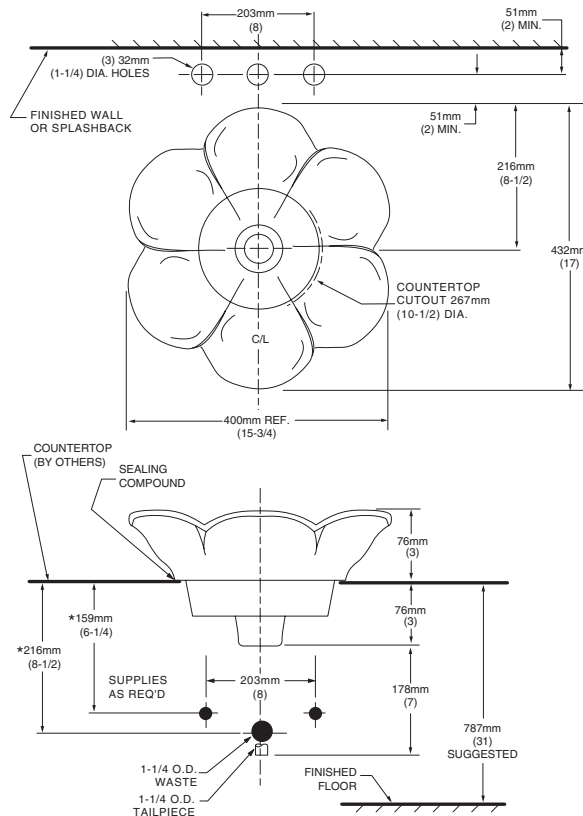

PETAL™ ABOVE-COUNTER SINK

- Distinctive floral design in shape of petal
- Made from vitreous china
- Sink rim rises above counter or cabinet top
- Sink without overflow

☐ **0680.000**

Nominal Dimensions:
 400mm (15-3/4") Round

Bowl sizes:
 318mm (12-1/2") round
 95mm (3-3/4") deep

Compliance Certifications -
Meets or Exceeds the Following Specifications:

- ASME A112.19.2M for Vitreous China Fixtures

To Be Specified:

- ☐ Color:
- ☐ Faucet*:
- ☐ Faucet Finish:
- ☐ Supplies:
- ☐ 1-1/4" Trap:

* See faucet section for additional models available

NOTES:
 * DIMENSIONS SHOWN FOR LOCATION OF SUPPLIES AND "P" TRAP ARE SUGGESTED. FITTINGS NOT INCLUDED WITH FIXTURE AND MUST BE ORDERED SEPARATELY. FOR COUNTERTOP CUTOUT AND INSTALLATION INSTRUCTIONS USE TEMPLATE SUPPLIED WITH SINK.
IN-FIELD ADJUSTMENT OF POP-UP ROD EXTENSION REQUIRED. PROVIDE A 2-1/2" OFF-SET BEND FOR PROPER OPERATION.

IMPORTANT: Dimensions of fixtures are nominal and may vary within the range of tolerances established by ANSI Standard A112.19.2. These measurements are subject to change or cancellation. No responsibility is assumed for use of superseded or voided pages.