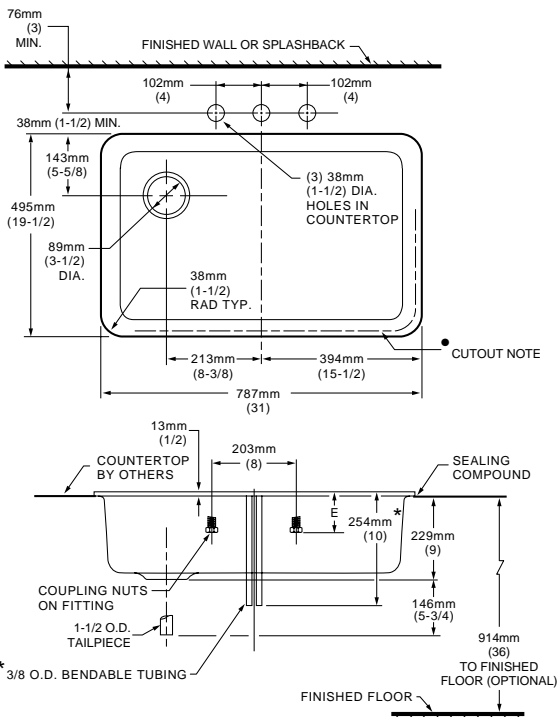

Undercounter Installation:

791123-100 Mounting Kit (consists of cut-out templates and mounting clips)

Nominal Dimensions: 787 x 495 x 241mm
(31" x 19-1/2" x 9-1/2")

Bowl sizes:

679mm (26-3/4") wide, 413mm (16-1/4") front to back 229mm (9") deep See reverse side for roughing-in dimensions

Fixture Dimensions conform to ANSI Standard A112.19.4

To Be Specified

- Color:
- Faucet*:
- Faucet Finish:
- Basket Strainer: 4331.013
- Soap Dispenser: 4503.115, Color:
- Trap:

* See faucet section for additional models available

7103.000 Self-Rimming

FAUCET		E
RELIANT	4205.241	*
TOP MOUNT	6270.142	41mm(1-5/8)

NOTES:

- TEMPLATE PROVIDED WITH MOUNTING KIT 791123-100 FOR UNDER-COUNTER, INSTALLATION AND COUNTERTOP CUTOUT. FITTINGS AND UNDERCOUNTER MOUNTING KIT NOT INCLUDED AND MUST BE ORDERED SEPARATELY. PROVIDE SUITABLE REINFORCEMENT FOR WALL & COUNTERTOP SUPPORTS. IMPORTANT: Dimensions of fixtures are nominal and may vary within the range of tolerances established by ANSI Standard A112.19.4. These measurements are subject to change or cancellation. No responsibility is assumed for use of superseded or voided leaflet.

NOTES:

- COUNTERTOP CUTOUT 756mm X 464mm WITH 25mm RADIUS (29-3/4 X 18-1/4 WITH 1" RADIUS) FITTINGS NOT INCLUDED AND MUST BE ORDERED SEPARATELY. PROVIDE SUITABLE REINFORCEMENT FOR WALL & COUNTERTOP SUPPORTS. IMPORTANT: Dimensions of fixtures are nominal and may vary within the range of tolerances established by ANSI Standard A112.19.4. These measurements are subject to change or cancellation. No responsibility is assumed for use of superseded or voided leaflet.