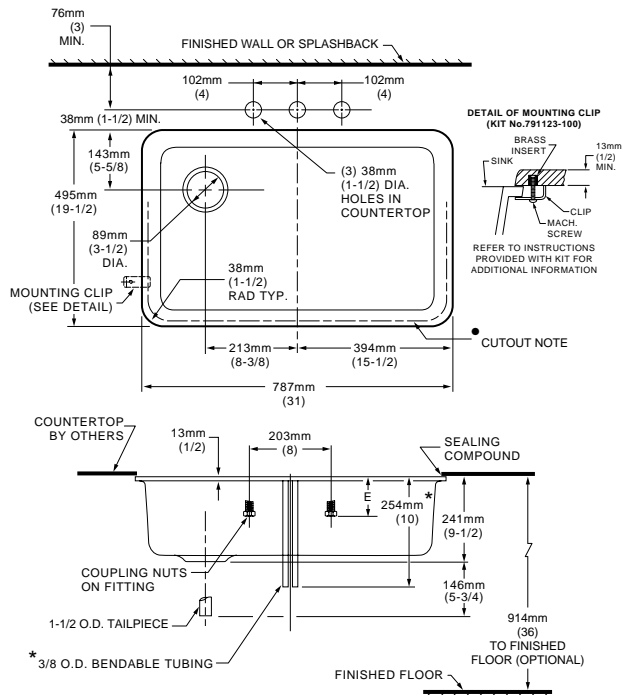

Undercounter Installation:

791123-100 Mounting Kit (consists of cut-out templates and mounting clips)

Nominal Dimensions: 787 x 495 x 241mm
(31" x 19-1/2" x 9-1/2")

Bowl sizes:

679mm (26-3/4") wide, 413mm (16-1/4") front to back 229mm (9") deep See reverse side for roughing-in dimensions

7103.000 Self-Rimming

FAUCET		E
RELIANT	4205.241	*
TOP MOUNT	6270.142	41mm(1-5/8)

NOTES:

- TEMPLATE PROVIDED WITH MOUNTING KIT 791123-100 FOR UNDER-COUNTER, INSTALLATION AND COUNTERTOP CUTOUT. FITTINGS AND UNDERCOUNTER MOUNTING KIT NOT INCLUDED AND MUST BE ORDERED SEPARATELY. PROVIDE SUITABLE REINFORCEMENT FOR WALL & COUNTERTOP SUPPORTS. IMPORTANT: Dimensions of fixtures are nominal and may vary within the range of tolerances established by ANSI Standard A112.19.4. These measurements are subject to change or cancellation. No responsibility is assumed for use of superseded or voided leaflet.

NOTES:

- COUNTERTOP CUTOUT 756mm X 464mm WITH 25mm RADIUS (29-3/4 X 18-1/4 WITH 1" RADIUS) FITTINGS NOT INCLUDED AND MUST BE ORDERED SEPARATELY. PROVIDE SUITABLE REINFORCEMENT FOR WALL & COUNTERTOP SUPPORTS. IMPORTANT: Dimensions of fixtures are nominal and may vary within the range of tolerances established by ANSI Standard A112.19.4. These measurements are subject to change or cancellation. No responsibility is assumed for use of superseded or voided leaflet.

Undercounter Mount

FAUCET		E
RELIANT	4205.241	*
TOP MOUNT	6270.142	41mm(1-5/8)