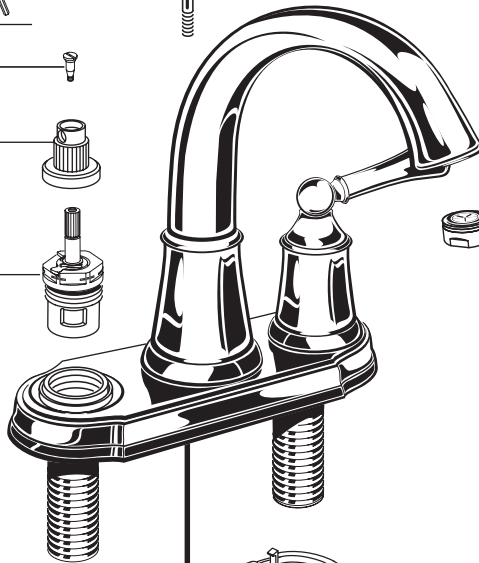

American Standard

**NEO TRADITIONAL
Centerset Lavatory Faucet
with Speed Connect™ Drain
MODEL NUMBER**

6004S

M962589-2950A
HANDLE

M950189-2950A
LIFT ROD & KNOB

918555-0070A
HANDLE SCREW

M918026-0070A
ADAPTER

994053-0070A
VALVE

M922881-2950A
AERATOR

M910829-0070A
PUTTY PLATE

065800-0070A
ATTACHMENT NUT

M952410-2950A
DRAIN ASSEMBLY

M962543-2950A
STOPPER ASSEMBLY

M913208-007A
SPONGE WASHER

M962551-0070A
CAM ASSEMBLY

M952430-0070A
CABLE ASSEMBLY

M962431-0070A
DRAIN MOUNTING KIT

Appropriate finish code

SATIN NICKEL 295

HOT LINE FOR HELP

For toll-free information and answers to your questions, call:
1-800-442-1902
Weekdays 8:00 a.m. to 6:00 p.m. EST
IN CANADA 1-800-387-0369 (TORONTO 1-905-306-1093)
Weekdays 8:00 a.m. to 7:00 p.m. EST
IN MEXICO 01-800-839-12-00