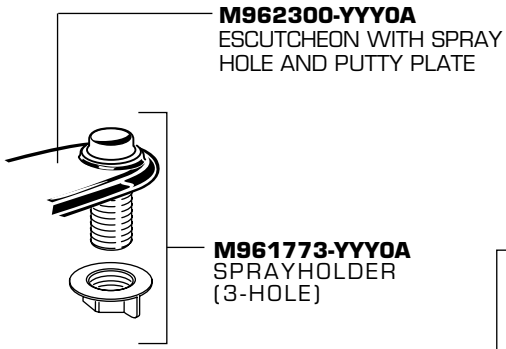

## SINGLE CONTROL KITCHEN FAUCET WITH CAST SPOUT MODEL NUMBERS

**4241**  
**4243**

Replace the "YYY" with appropriate finish code

CHROME	002
SATIN	295

**HOT LINE FOR HELP**  
For toll-free information and answers to your questions, call:  
1-800-442-1902  
Weekdays 8:00 a.m. to 8:00 p.m. EST