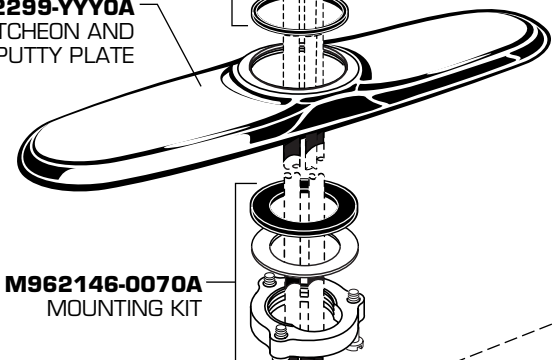

## SINGLE CONTROL KITCHEN FAUCET WITH CAST SPOUT MODEL NUMBERS

**4241**  
**4243**

Replace the "YYY" with appropriate finish code

CHROME	002
SATIN	295

**HOT LINE FOR HELP**  
For toll-free information and answers to your questions, call:  
1-800-442-1902  
Weekdays 8:00 a.m. to 8:00 p.m. EST