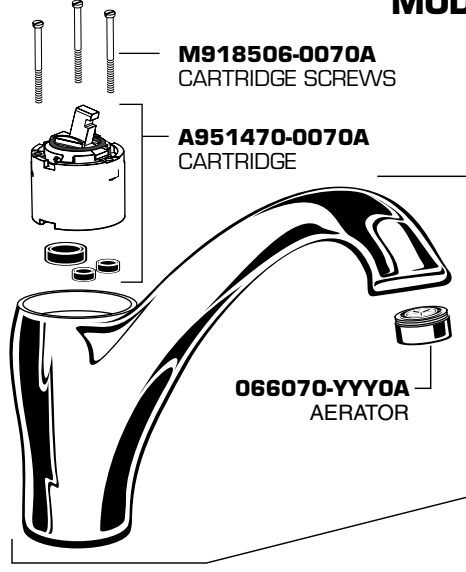

## SINGLE CONTROL KITCHEN FAUCET WITH CAST SPOUT MODEL NUMBERS

**4241**  
**4243**

Replace the "YYY" with appropriate finish code

CHROME	002
SATIN	295

**HOT LINE FOR HELP**  
For toll-free information and answers to your questions, call:  
1-800-442-1902  
Weekdays 8:00 a.m. to 8:00 p.m. EST