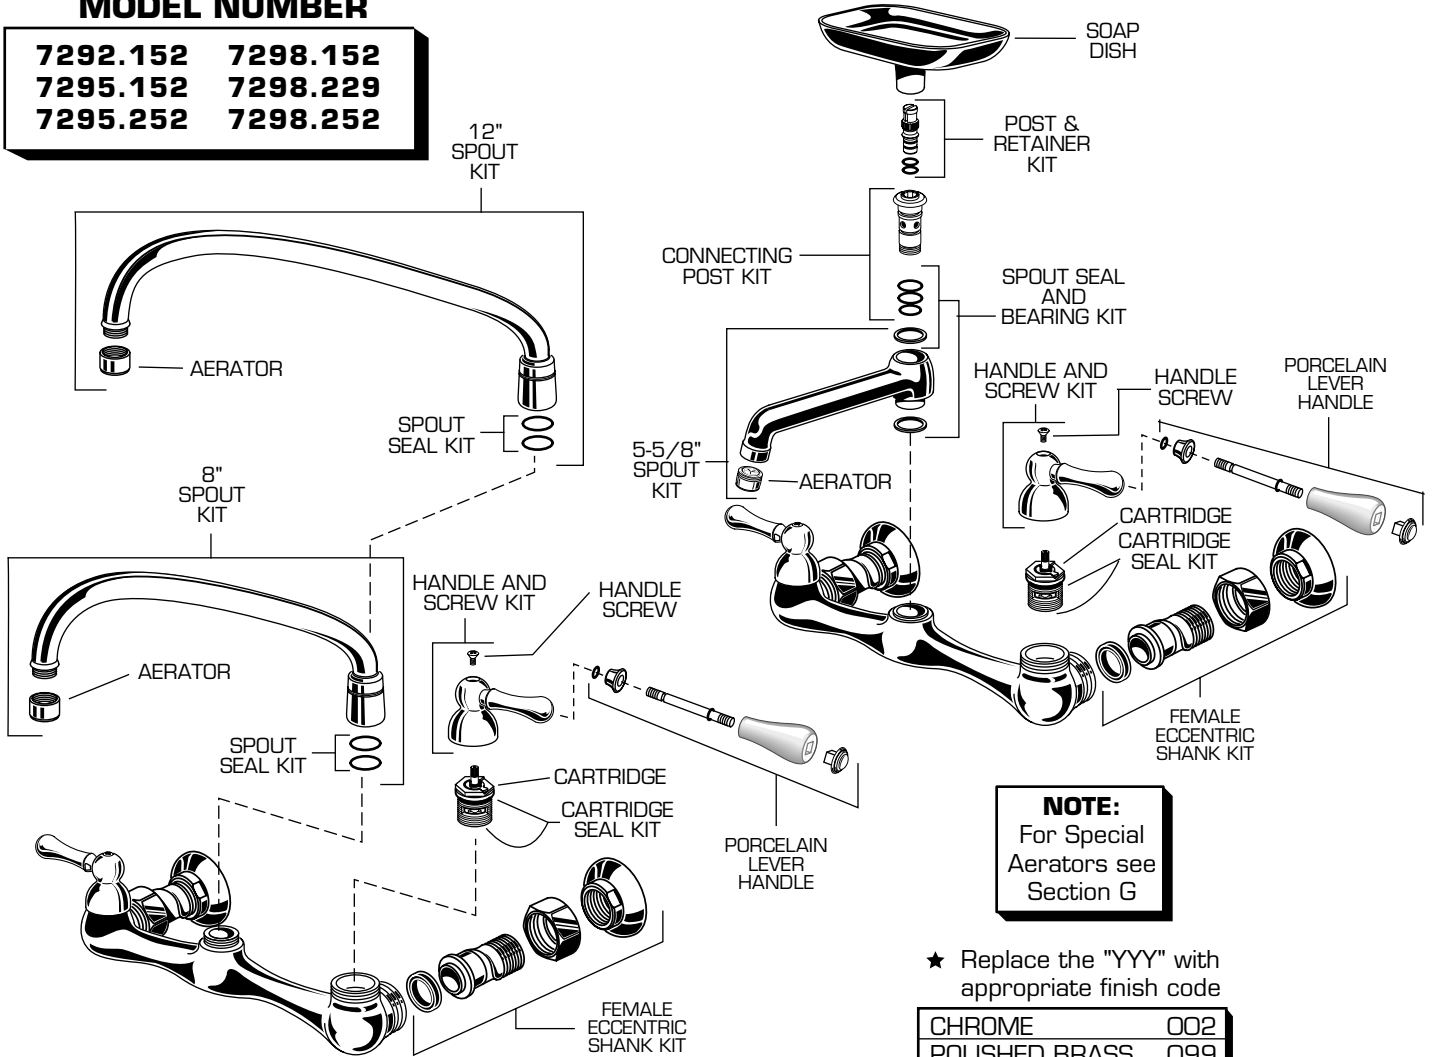

**EXPOSED WALL-MOUNT
KITCHEN SINK FAUCET**

MODEL NUMBER

| | |
|-----------------|-----------------|
| 7292.152 | 7298.152 |
| 7295.152 | 7298.229 |
| 7295.252 | 7298.252 |

NOTE:
For Special
Aerators see
Section G

★ Replace the "YYY" with appropriate finish code

| | |
|----------------|-----|
| CHROME | 002 |
| POLISHED BRASS | 099 |

| REPAIR PARTS | DESCRIPTION | PART NUMBER ★ | PKG QTY |
|--------------|---------------------------------------|---------------|---------|
| Faucet Parts | Handle and Screw Kit | 012245-YYY0A | 1Pair |
| | Porcelain Lever Handle | 060353-YYY0A | 1 |
| | Cartridge | 028610-0070A | 1 |
| | Cartridge Seal Kit | 030741-0070A | 1 |
| | Female Eccentric Shank Kit | 014319-YYY0A | 1 |
| | Handle Screw | 012254-YYY0A | 2 |
| Spout Parts | 5-5/8" Spout Kit | 012255-0020A | 1 |
| | Spout Seal and Bearing Kit | 012256-0070A | 1 |
| | Connecting Post Kit | 012258-0020A | 1 |
| | Soap Dish | 012263-0020A | 1 |
| | Post and Retainer Kit | 012264-0070A | 1 |
| | 8" Spout Kit | 012266-YYY0A | 1 |
| | 12" Spout Kit | 012278-YYY0A | 1 |
| | Spout Seal Kit (for 8" and 12" Spout) | 012279-0070A | 1 |
| | Aerator for 5-5/8" Spout | 066070-0020A | 1 |
| | Aerator for 8" and 12" Spout | 066108-YYY0A | 1 |