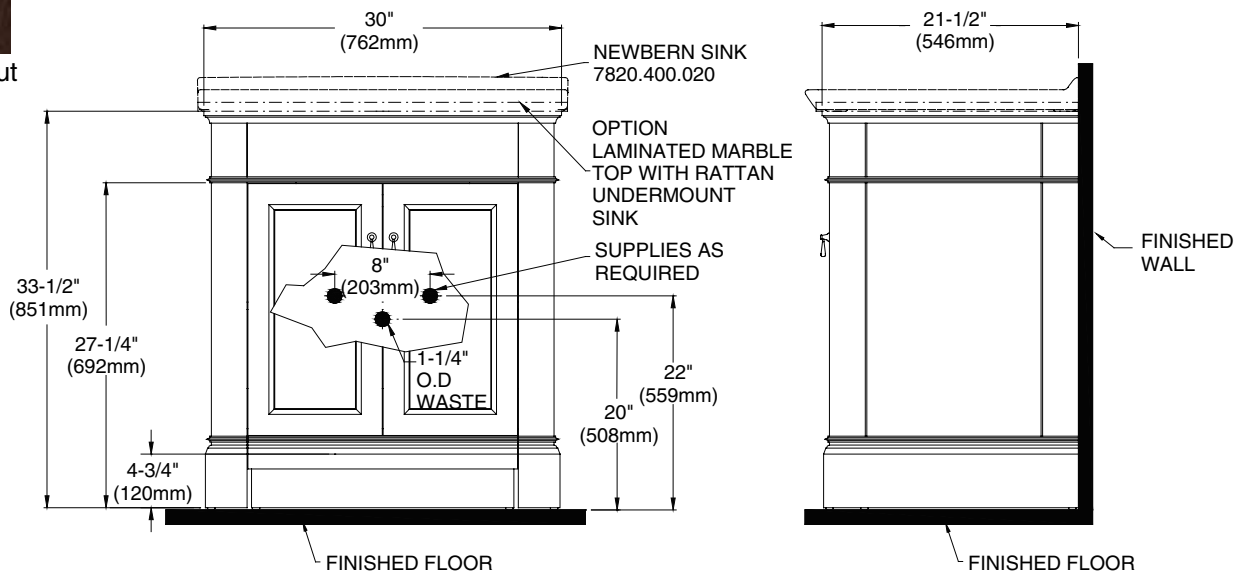

To Be Specified (Required):

- ☐ 9210.130 Laminated marble top, custom cut for Rattan undermount sink, pre-drilled for 8" faucet holes
  with
- ☐ 0615.000 Rattan vitreous china undercounter sink (White - 020)
  or
- ☐ 7820.400 Newbern Fine Fire Clay top, with faucet holes on 4" (102mm) centers
- ☐ 7820.800 Newbern Fine Fire Clay top, with faucet holes on 8" (203mm) centers