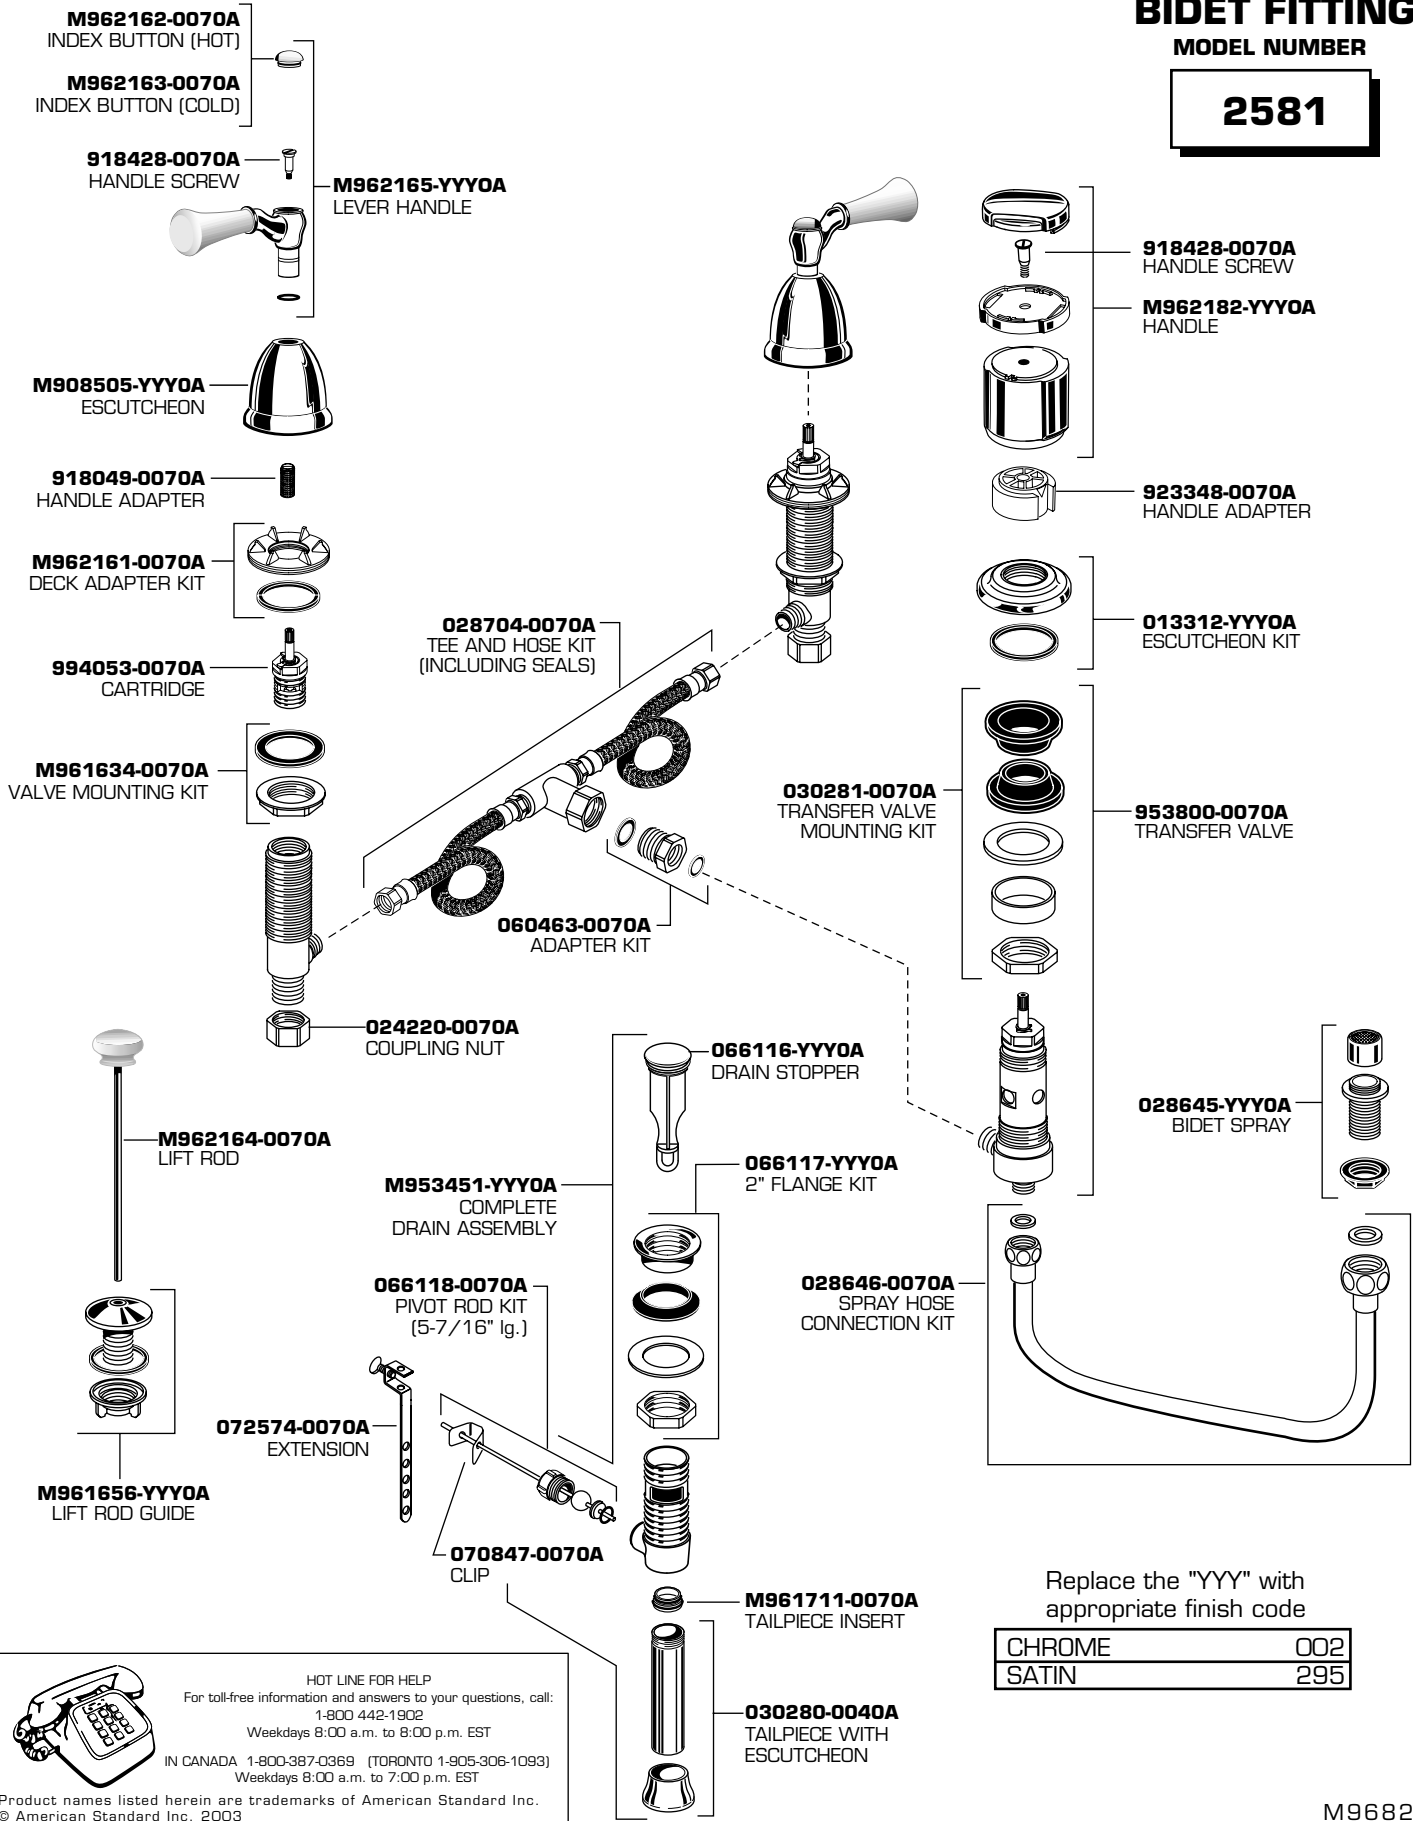

## BIDET FITTING

MODEL NUMBER

**2581**

Replace the "YYY" with appropriate finish code

CHROME	002
SATIN	295

**HOT LINE FOR HELP**  
 For toll-free information and answers to your questions, call:  
 1-800-442-1902  
 Weekdays 8:00 a.m. to 8:00 p.m. EST  
 IN CANADA 1-800-387-0369 (TORONTO 1-905-306-1093)  
 Weekdays 8:00 a.m. to 7:00 p.m. EST