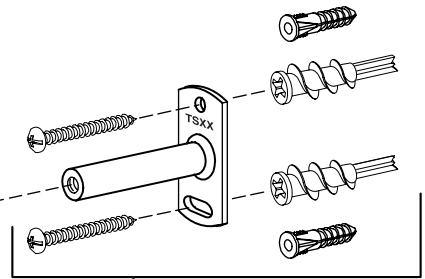

**2555.021
2555.041**

DOUBLE ROBE HOOK

M962116-YYY0A
ROBE HOOK

A918486-0070A
ATTACHMENT SCREW

TOWEL RING

M962115-YYY0A
TOWEL RING

M962118-0070A
MOUNTING BRACKET

M962117-YYY0A
ESCUTCHEON