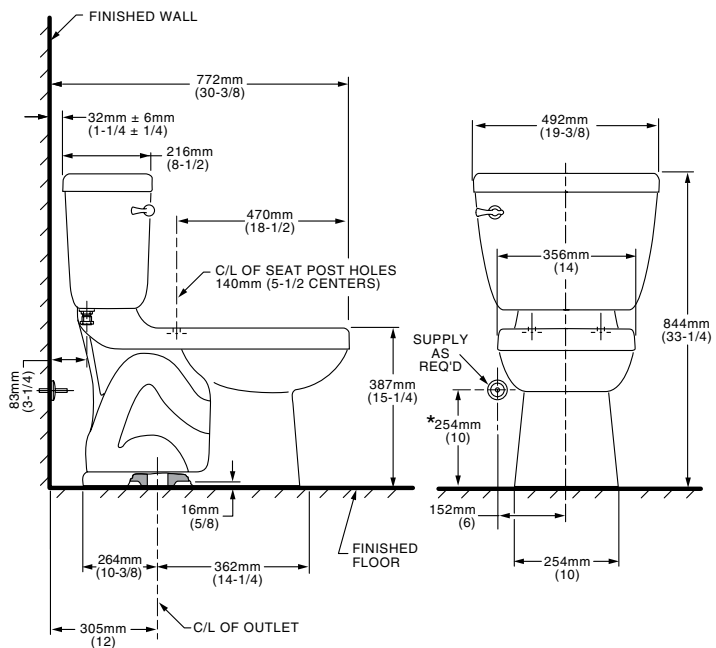

**3121.016** Elongated Bowl

**4272.014** Tank

**Nominal Dimensions:**

772 x 492 x 844mm  
(30-3/8" x 19-3/8" x 33-1/4")

Fixture only, seat and supply by others

**Compliance Certifications -**

**Meets or Exceeds the Following Specifications:**

- ASME A112.19.2M for Vitreous China Fixtures - includes Flush Performance, Ball Pass Diameter, Trap Seal Depth and all Dimensions
- Los Angeles Department of Water and Power Supplementary Purchase Specification for Non-Adjustability - July, 2003 revision

**NOTES:**

THIS TOILET IS DESIGNED TO ROUGH-IN AT A MINIMUM DIMENSION OF 305MM (12") FROM FINISHED WALL TO C/L OF OUTLET. SUPPLY NOT INCLUDED WITH FIXTURE AND MUST BE ORDERED SEPARATELY. \* DIMENSION SHOWN FOR LOCATION OF SUPPLY IS SUGGESTED.

**IMPORTANT:** Dimensions of fixtures are nominal and may vary within the range of tolerances established by ANSI Standard A112.19.2. These measurements are subject to change or cancellation. No responsibility is assumed for use of superseded or voided pages.