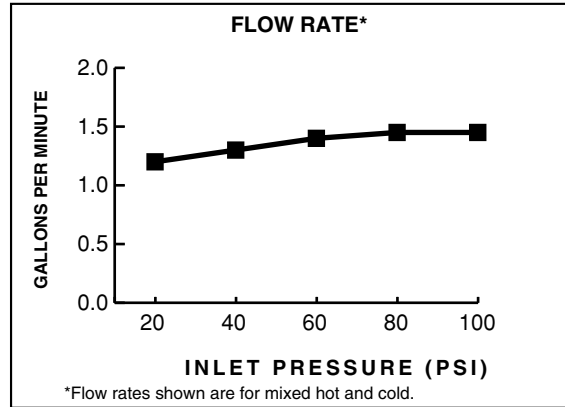

CODES AND STANDARDS

These products meet or exceed the following codes and standards:

- ASME A112.18.1
- CSA B125
- NSF 61/Section 9

Product Number	Description	Finish
		Polished Chrome
2275.403	Colony 2 Handle Centerset. Clear Acrylic Handles. Non-metallic Speed Connect® Pop-up drain.	002
2275.409	Colony 2 Handle Centerset. Clear Acrylic Handles. Metal Speed Connect Pop-up drain.