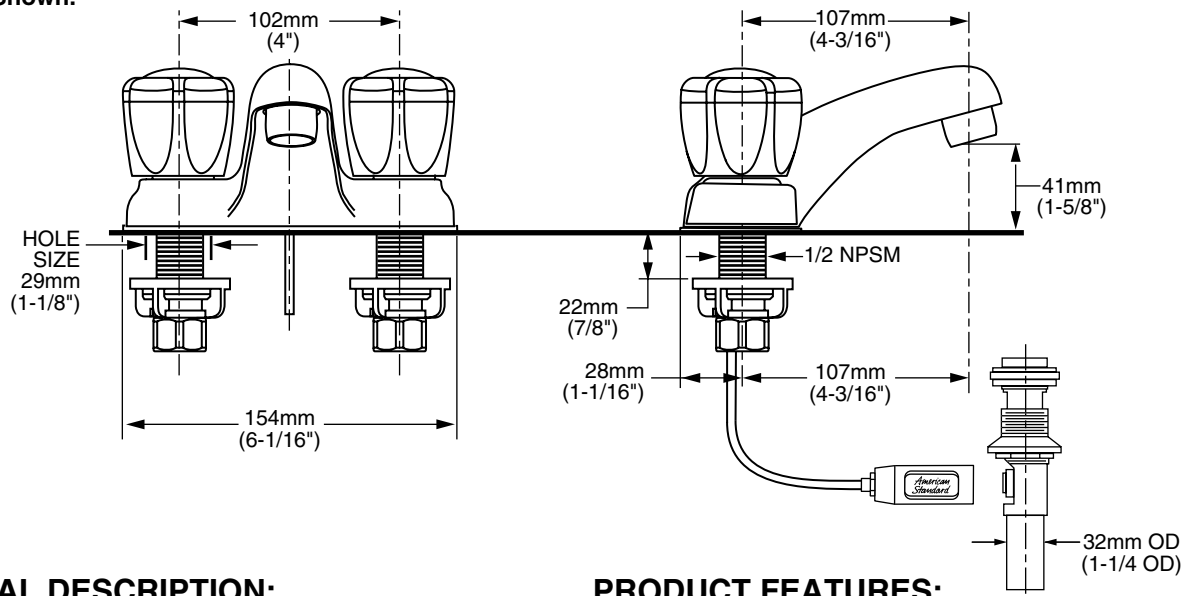

2275.400 Shown.

GENERAL DESCRIPTION:

Centerset lavatory faucet on 4" centers. 1/4 turn washerless ceramic disc valve cartridges. Durable cast brass waterways with one-half inch male inlet shanks. Metal body. 20" (500mm) long flexible stainless steel drain cable is pre-assembled to faucet body. Metal Speed Connect® drain body with 1-1/4 inch (32mm) tail piece, (2275.409). Non-Metallic Speed Connect drain body with 1-1/4 inch (32mm) tail piece, (2275.403). 1.5 gpm/5.7L/min. maximum flow rate. Clear Acrylic Handles are faceted on the inside.

Low Lead: Meets NSF Standard 61/Section 9 & Prop 65 lead requirements.

Exclusive Speed Connect Metal Drain:

- Fewer parts. Installs in less time.
- No adjustments required - seals the first time, every time.
- Flexible stainless steel cable - installs effortlessly in tight spaces.

Longer Spout: Provides extended reach into lavatory.

Simple Installation: Fast and easy one person installation. Faucet drops in from top. Quick spin nuts secure faucet in place.

SUGGESTED SPECIFICATION:

Two-handle 4" centerset lavatory faucet shall feature a cast brass waterway. Shall also feature 1/4 turn washerless ceramic disc valve cartridges. Shall also feature a drain body with stainless steel cable actuation. Fitting shall be American Standard Model # 2275.40____.