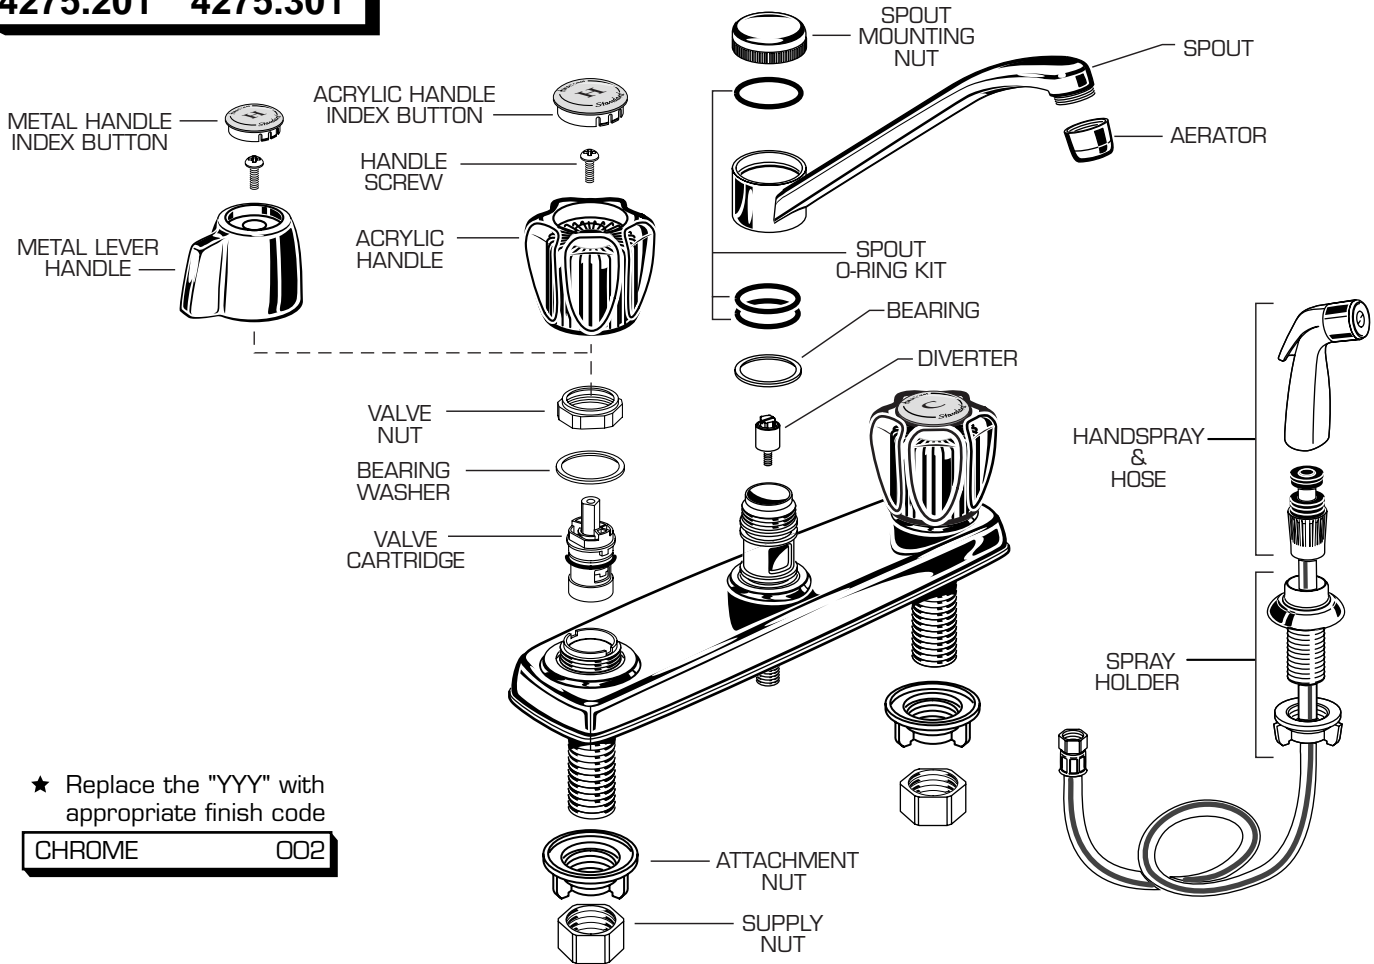

COLONY

TWO HANDLE

KITCHEN FAUCETS

MODEL NUMBERS

4275.200 4275.300
4275.201 4275.301

★ Replace the "YYY" with appropriate finish code

CHROME 002

REPAIR PARTS	DESCRIPTION	★ PART NUMBER	PKG QTY
Handle Parts	Metal Lever Handle	M916516-YYY0A	-
	Index Button Hot (Metal handle)	M950152-0070A	-
	Index Button Cold (Metal Handle)	M950151-0070A	-
	Acrylic Handle	M908413-0070A	-
	Index Button Hot (Acrylic handle)	M950144-0070A	-
	Index Button Cold (Acrylic Handle)	M950143-0070A	-
Faucet Parts	Handle Screw	M918504-0070A	-
	Valve Nut	M904900-0070A	-
	Bearing Washer	M913806-0070A	-
	Valve Cartridge	A954120-0070A	-
	Aerator	O12577-YYY0A	-
	Spout	M950140-YYY0A	-
	Spout O-Ring Kit	M912109-0070A	3
	Bearing	M913807-0070A	-
	Spout Mounting Nut	M906001-YYY0A	-
	Diverter	O44264-0070A	-
	Attachment Nut	O65800-0070A	2
	Supply Nut	O24220-0070A	2
	Spray Parts	Handspray & Hose	O30730-YYY0A
Spray Holder		M953040-YYY0A	-