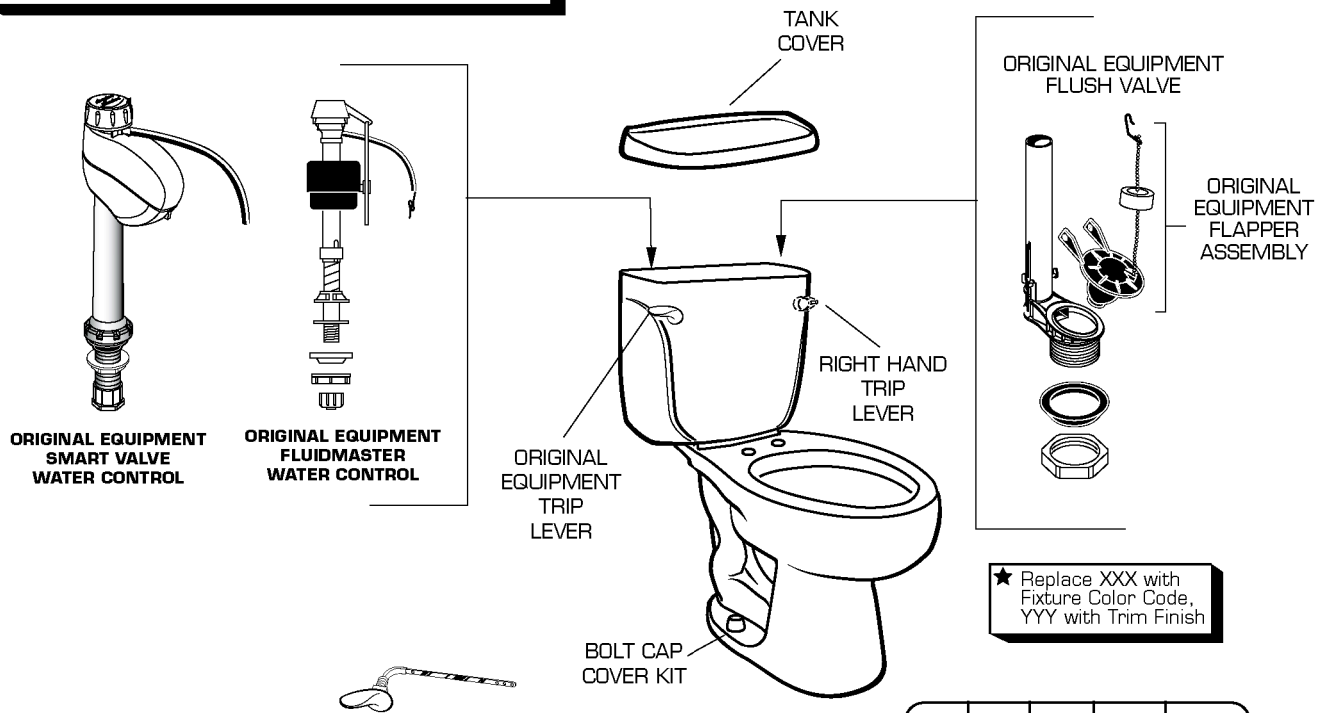

CADET 1.6 G.P.F. TOILET MODEL NUMBER

American Standard

2798 SERIES ROUND FRONT
2898 SERIES ELONGATED FRONT
2998 SERIES 16-1/2" HIGH ELONG FRONT

REPLACEMENT BRASS ARM TRIP LEVER
 LEFT HAND ONLY 8098.002 CHROME
 AVAILABLE IN THE 8098.020 WHITE
 FOLLOWING COLORS: 8098.099 POLISHED BRASS

DESCRIPTION	COMPONENT	TANK				
		4110 TANK	4112 TANK	4114 TANK	4112.500 LINED TANK	4112.809 R.H. LEVER TANK
★ Round Front Bowl only w/(2) Bolt Caps	3454.016.XXX	1	1	1	1	1
★ Elongated Bowl only w/(2) Bolt Caps	3459.016.XXX	1	1	1	1	1
★ 16-1/2" High Elong Bowl w/(2) Bolt Cap	3417.016.XXX	1	1	1	1	1
★ Tank w/Fittings & Cover (12" R.I.)	4112.016.XXX		1			
★ Tank w/Fittings & Cover (14" R.I.)	4114.016.XXX			1		
★ Tank w/Fittings & Cover (10" R.I.)	4110.016.XXX	1				
★ Lined Tank w/Fittings & Cover (12" R.I.)	4112.500.XXX				1	
★ Tank w/Fittings & Cover (12" R.I.) and R.H. Trip Lever	4112.800.XXX					1
★ Tank Cover only (for 4112 Tank)	735083-400-XXX		1		1	1
★ Tank Cover only (for 4114 Tank)	735084-400-XXX			1		
★ Tank Cover only (for 4110 Tank)	735082-400-XXX	1				
ORIGINAL EQUIPMENT REPAIR PARTS	PART NUMBER	PKG QTY				
Water Control Assembly (Smart Valve)	3198.000	1	1	1	1	1
Water Control Assembly (Fluidmaster)	738565-400.0070A	1	1		1	1
Water Control Assembly (Fluidmaster)	738565-401.0070A			1		
Flush Valve Assembly	738484-0070A	1				
Flush Valve Assembly	738360-0070A		1			
Flush Valve Assembly	738361-0070A			1		
Flush Valve Assembly	738461-0070A				1	
Flapper Assembly	738397-0070A	1				
Flapper Assembly	738358-0070A		1			1
Flapper Assembly	738359-0070A			1		
Flapper Assembly	738392-0070A				1	
★ Trip Lever	047242-0070A			1		
★ Trip Lever	047192-XXX0A	1	1		1	1
★ R.H. Trip Lever	738171-XXX0A					1
★ Bolt Cap Kit	034783-XXX0A	2	2	2	2	2
Coupling Kit, (Kit #242)	738757-0070A	1	1	1	1	1