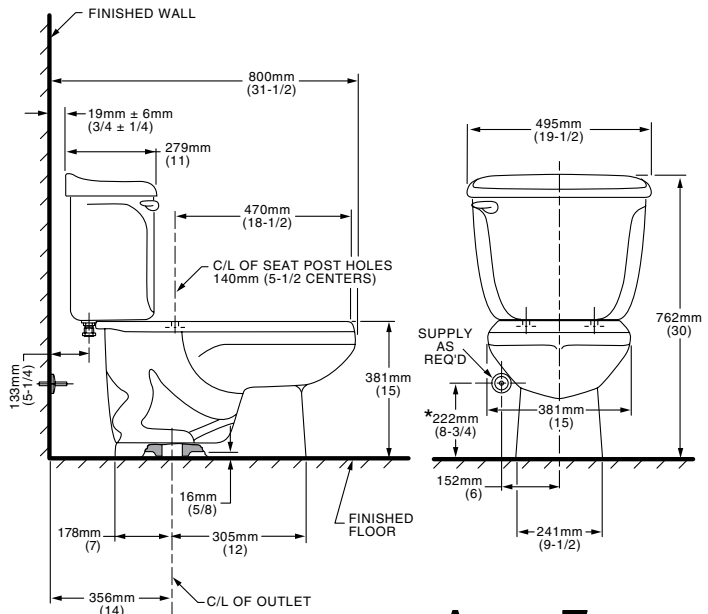

CADET™ ELONGATED 14" ROUGH-IN TOILET

2898.014

- Vitreous china
- Low-consumption (6.0 Lpf/1.6 gpf)
- 14" roughing-in
- Elongated siphon action jetted bowl
- Fully glazed 2" trapway
- AquaForce flushing technology
- Close-coupled tank with raised lip detail on tank cover
- Color-matched trip lever
- Speed Connect® tank/bowl coupling system
- Sanitary bar on bowl
- 2 bolt caps
- 100% factory flush tested

3459.016 Bowl

4114.016 Tank

Nominal Dimensions:

800 x 495 x 762mm
(31-1/2" x 19-1/2" x 30")

Fixture only, seat and supply by others

Alternate Tank Configurations Available:

- 4114.600** Tank complete with tank cover locking device
- 4114.800** Tank complete with trip lever located on right hand side

Compliance Certifications -

Meets or Exceeds the Following Specifications:

- ASME A112.19.2M for Vitreous China Fixtures - includes Flush Performance, Ball Pass Diameter, Trap Seal Depth and all Dimensions

NOTES:

THIS COMBINATION IS DESIGNED TO ROUGH-IN AT A MINIMUM DIMENSION OF 356MM (14") FROM FINISHED WALL TO C/L OF OUTLET.
* DIMENSION SHOWN FOR LOCATION OF SUPPLY IS SUGGESTED.
SUPPLY NOT INCLUDED WITH FIXTURE AND MUST BE ORDERED SEPARATELY.