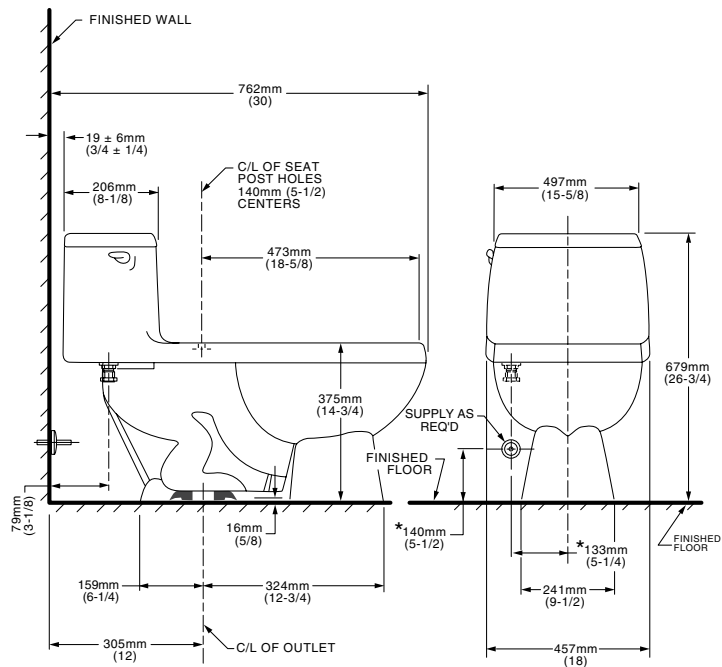

#### Nominal Dimensions:

762 x 457 x 679mm  
(30" x 18" x 26-3/4")

Fixture only, supply by others

#### Meets or Exceeds the Following Specifications:

- ASME A112.19.2M for Vitreous China Fixtures - includes Flush Performance, Ball Pass Diameter, Trap Seal Depth and all Dimensions

#### NOTES:

THIS TOILET IS DESIGNED TO ROUGH-IN AT A MINIMUM DIMENSION OF 305MM (12") FROM FINISHED WALL TO C/L OF OUTLET. SUPPLY NOT INCLUDED WITH FIXTURE AND MUST BE ORDERED SEPARATELY.

\* DIMENSION SHOWN FOR LOCATION OF SUPPLY IS SUGGESTED.

**IMPORTANT:** Dimensions of fixtures are nominal and may vary within the range of tolerance established by ANSI Standard A112.19.2. These measurements are subject to change or cancellation. No responsibility is assumed for use of superseded or voided pages.