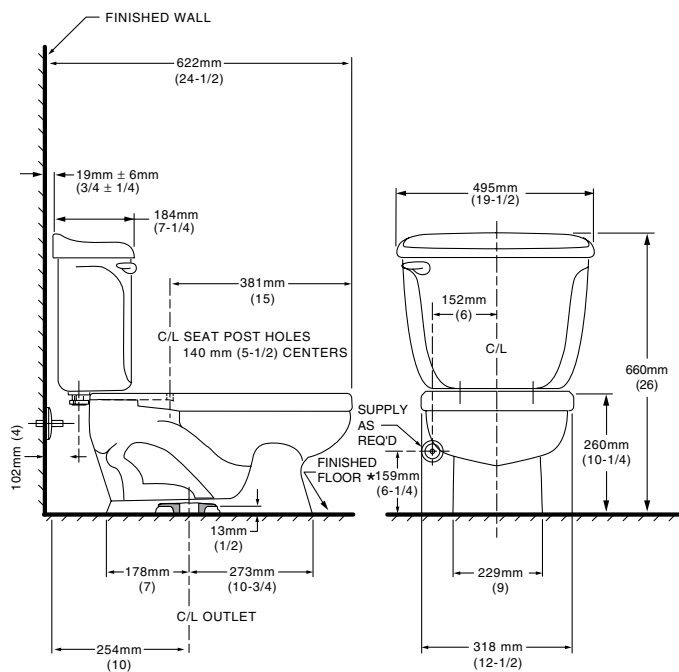

**BABY DEVORO™ 10" HIGH ROUND
FRONT TOILET**

- 2315.016**
 - Vitreous china
 - Low-consumption (6.0 Lpf/1.6 gpf)
 - 10-1/4" rim height
 - 10" roughing-in
 - Siphon flush action
 - AquaForce™ flushing technology
 - Speed Connect® tank/bowl coupling system
 - Color matched trip lever
 - Sanitary bar on bowl
 - 2 bolt caps
 - 100% factory flush tested
 - Fully-glazed trapway
- 3128.018** Bowl with bolt caps
- 4110.016** Tank complete with coupling components and tank trim

Also available for 12" and 14" rough-in installations:

- 4112.016** 12" Rough Tank
- 4114.016** 14" Rough Tank

Nominal Dimensions:

622 x 495 x 660mm
(24-1/2" x 19-1/2" x 26")

Component parts:

- 5385.010** Seat and cover
(in white and bone only)

NOTES:
THIS COMBINATION IS DESIGNED TO ROUGH-IN AT A MINIMUM DIMENSION OF 254mm (10) FROM FINISHED WALL TO C/L OF OUTLET * DIMENSION SHOWN FOR LOCATION OF SUPPLY IS SUGGESTED. SUPPLY NOT INCLUDED AND MUST BE ORDERED SEPARATELY.

IMPORTANT: Dimensions of fixtures are nominal and may vary within the range of tolerances established by ANSI Standard A112.19.2. These measurements are subject to change or cancellation. No responsibility is assumed for use of superseded or voided pages.