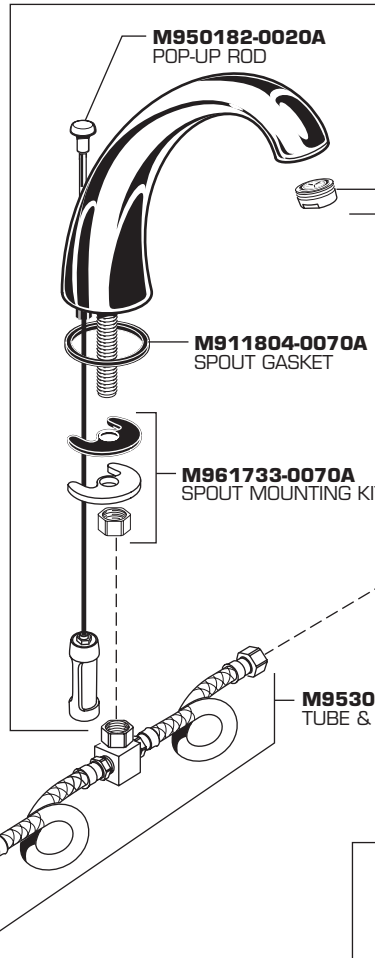

## CADET WIDESPREAD LAVATORY FAUCET with SPEED CONNECT DRAIN

MODEL NUMBER

**3885**

**M916803-0020A**  
METAL LEVER HANDLE

**M918075-0070A**  
HANDLE SCREW

**030257-0020A**  
ESCUTCHEON KIT

**918555-0070A**  
SCREW

**M918026-0070A**  
ADAPTER

**994053-0070A**  
VALVE

**M906617-0070A**  
ATTACHMENT NUT

Appropriate finish code

CHROME 002

**M950182-0020A**  
POP-UP ROD

**M962134-0020A**  
SPOUT KIT

**M922881-0020A**  
AERATOR

**M911804-0070A**  
SPOUT GASKET

**M961733-0070A**  
SPOUT MOUNTING KIT

**M953006-0070A**  
TUBE & TEE ASSEMBLY

**M952430-0070A**  
CABLE ASSEMBLY

**M962543-0020A**  
STOPPER ASSEMBLY

**M913208-0070A**  
SPONGE WASHER

**M962551-0070A**  
CAM ASSEMBLY

**M962551-0070A**  
DRAIN MOUNTING KIT

**M952410-0020A**  
DRAIN ASSEMBLY

**M950145-0020A**  
POP-UP ROD

**072574-0070A**  
EXTENSION

**M913302-0070A**  
RUBBER GASKET

**072531-0070A**  
CLIP