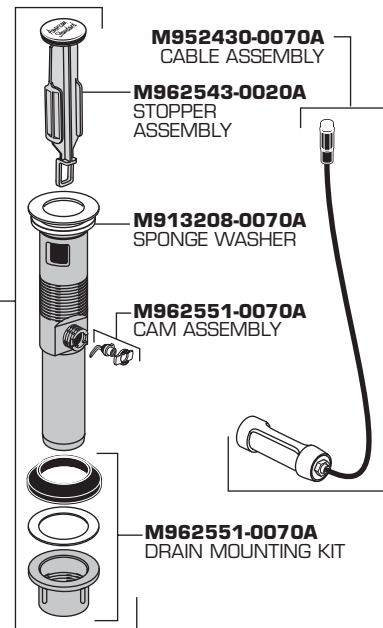

## CADET WIDESPREAD LAVATORY FAUCET with SPEED CONNECT DRAIN

MODEL NUMBER

**3885**

**M916803-0020A**  
METAL LEVER HANDLE

**M918075-0070A**  
HANDLE SCREW

**030257-0020A**  
ESCUTCHEON KIT

**918555-0070A**  
SCREW

**M918026-0070A**  
ADAPTER

**994053-0070A**  
VALVE

**M906617-0070A**  
ATTACHMENT NUT

Appropriate finish code

CHROME 002

**M950182-0020A**  
POP-UP ROD

**M962134-0020A**  
SPOUT KIT

**M922881-0020A**  
AERATOR

**M911804-0070A**  
SPOUT GASKET

**M961733-0070A**  
SPOUT MOUNTING KIT

**M953006-0070A**  
TUBE & TEE ASSEMBLY

**M952430-0070A**  
CABLE ASSEMBLY

**M962543-0020A**  
STOPPER ASSEMBLY

**M913208-0070A**  
SPONGE WASHER

**M962551-0070A**  
CAM ASSEMBLY

**M962551-0070A**  
DRAIN MOUNTING KIT

**M952410-0020A**  
DRAIN ASSEMBLY

**M950145-0020A**  
POP-UP ROD

**072574-0070A**  
EXTENSION

**M913302-0070A**  
RUBBER GASKET

**072531-0070A**  
CLIP