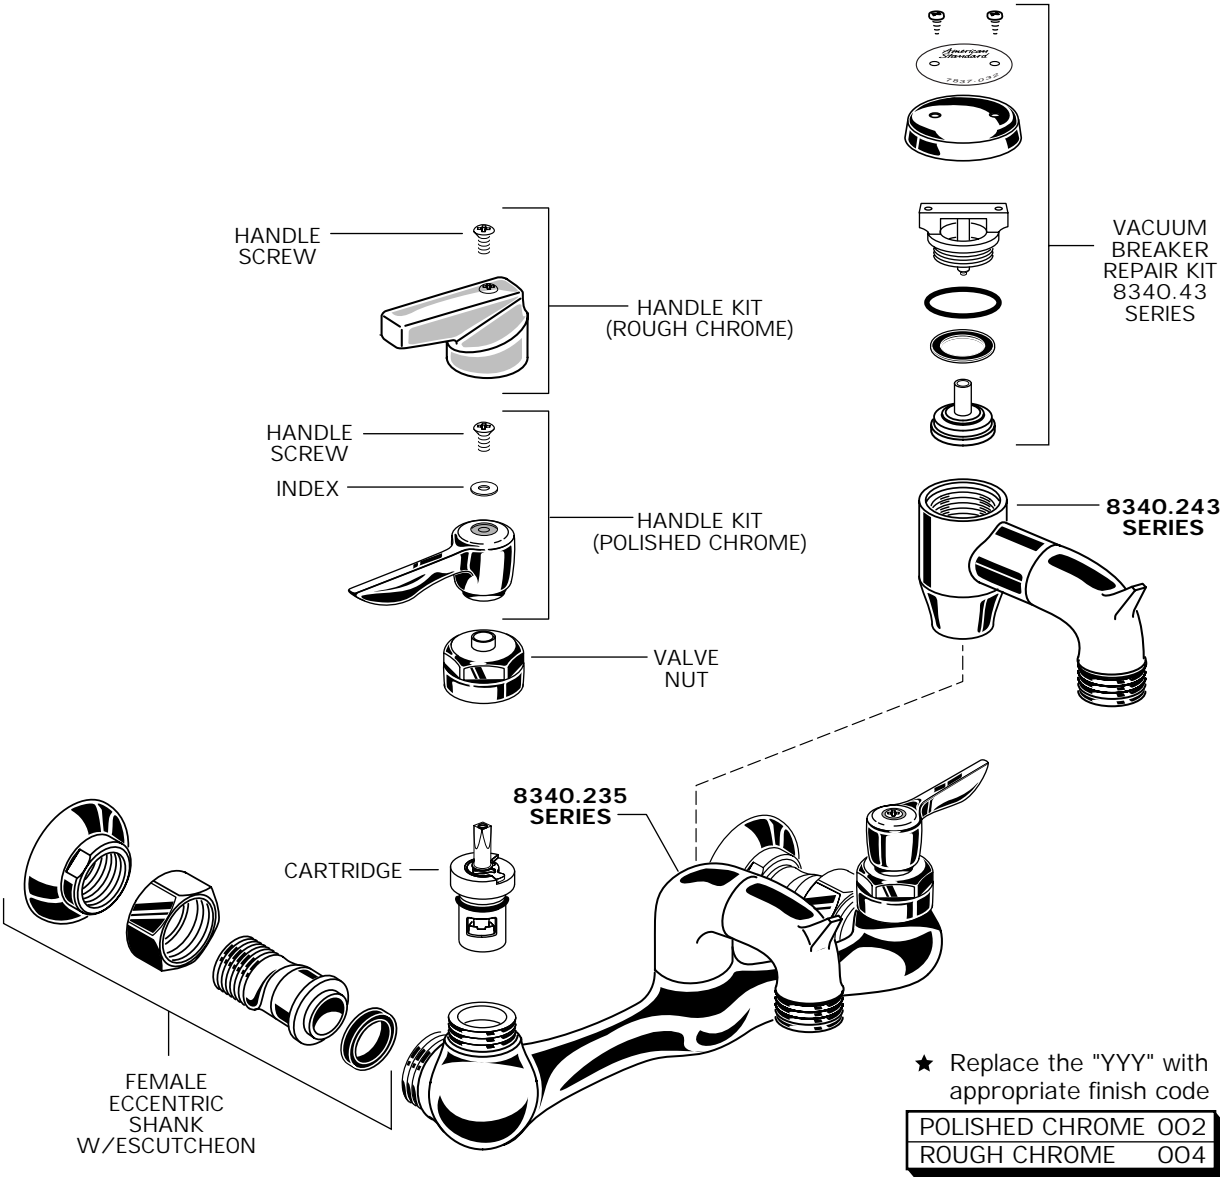

**EXPOSED YOKE WALL MOUNT UTILITY FAUCET  
MODEL NUMBERS**

**8340.235 SERIES  
8340.243 SERIES**

REPAIR PARTS	DESCRIPTION	PART NUMBER ★	PKG QTY	BULK QTY
Handle Parts	Handle Kit (Rough Chrome)	M961106-0040A	2	-
	Handle Kit (Polished Chrome)	051210-0020A	1	-
	Handle Screw	000690-0020A	1	-
	Index	051211-0070A	1Pair	-
Valve Parts	Valve Nut	904939-0020A	1	-
	Cartridge	951764-0070A	1	-
	Female Eccentric Shank with Short Escutcheon	M961108-YYY0A	1	-
	Vacuum Breaker Repair Kit	M961107-0020A	1	-

★ For bulk packaging, replace the "A" with a "B" if available.