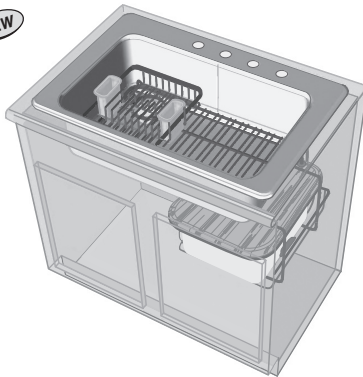

Lakeland™ Collection Kitchen Sink Accessories

NEW

Custom-fit accessories transform the large capacity Lakeland sink into the ultimate

- food preparation
- cleanup
- storage center

Accessories nest for compact storage in or under the sink.

MODEL NO.	LIST PRICE	DESCRIPTION	MODEL NO.	LIST PRICE	DESCRIPTION
8193.300.365		Removable Second Bowl • Rugged chemical-resistant plastic • Comfort grip band • Retractable stainless steel handles • Exterior drain opening • Whisks away dishwater without lifting or reaching into standing water	8193.400.075		Dish Rack with 2 Utensil Holders and Colander Dish Rack with 2 Utensil Holders • Vinyl coated stainless steel • Two chemical-resistant plastic utensil holders included • Nests inside removable second bowl for easy storage
8193.200.090		Genuine Bamboo Cutting Board • Juice channel • Cutout/Hand Hole • Designed for easy lifting or • To pass food scraps through to garbage disposal • Utensil holder (included) fits securely in opening • Adjustable feet securely fit on above or below counter mounted sinks • Fits on top of removable second bowl for easy storage			Colander • Rugged chemical-resistant plastic • Comfort grip band • Retractable stainless steel handles • Nests inside dish rack for easy storage
8193.120.075		Bottom Sink Rack • Vinyl coated stainless steel is gentle on dishes and glassware	8193.140.075		Under Cabinet Storage Rack • Stainless steel rack attaches to the bottom of the sink for out-of-sight accessory storage • Includes mounting hardware

L

L