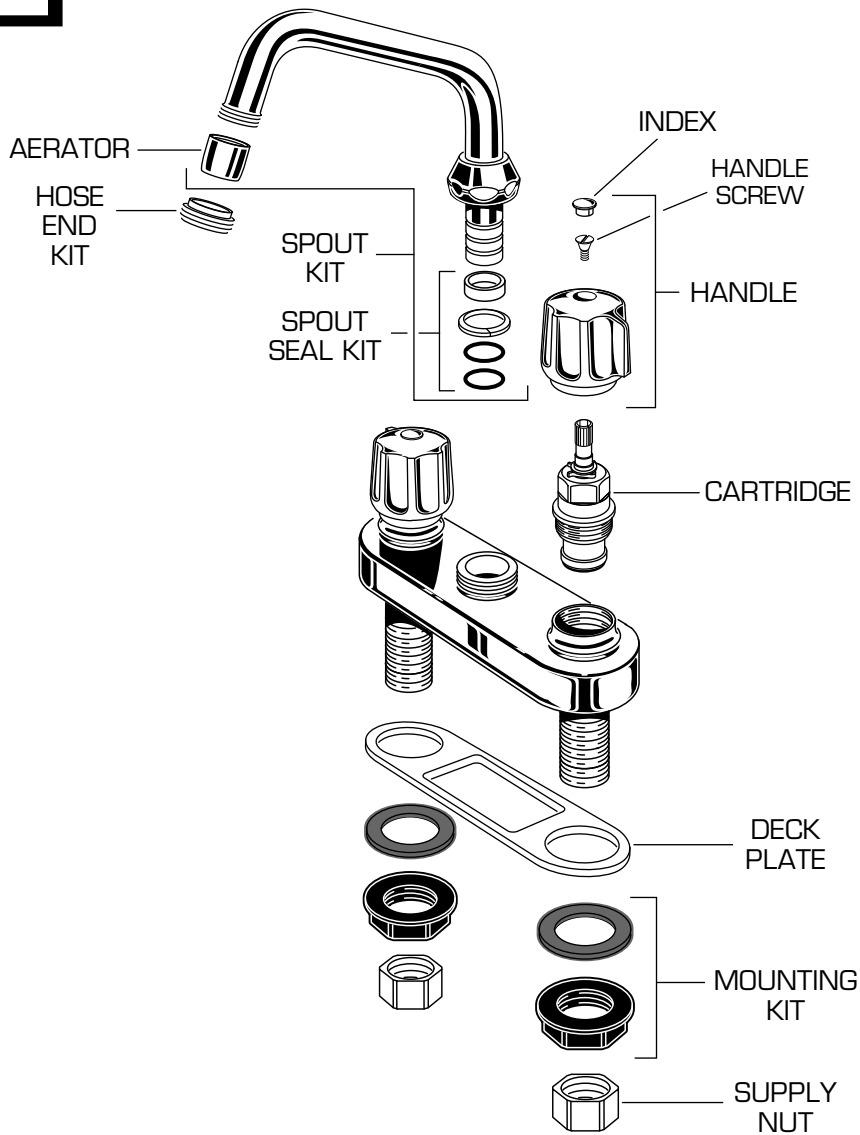

**LAUNDRY
FAUCET
MODEL NUMBERS**

7573 SERIES

REPAIR PARTS	DESCRIPTION	PART NUMBER	PKG QTY	BULK QTY
Handle Parts	Handle Kit	060221-0020A	1	-
	Handle Screw	918555-0070A	1	-
	Handle Index Button	060226-0070A	1Pair	-
Faucet Parts	Spout Kit	060223-0020A	1	-
	Spout Seal Kit	012087-0070A	1	-
	Aerator	066108-0020A	1	-
	Cartridge	991330-0070A	1 Pair	-
	Hose End Kit	060224-0020A	1	-
	Deck Plate	060225-0070A	1	-
	Mounting Kit	065800-0070A	2	-
	Supply Nut (Brass)	024220-0070A	2	-