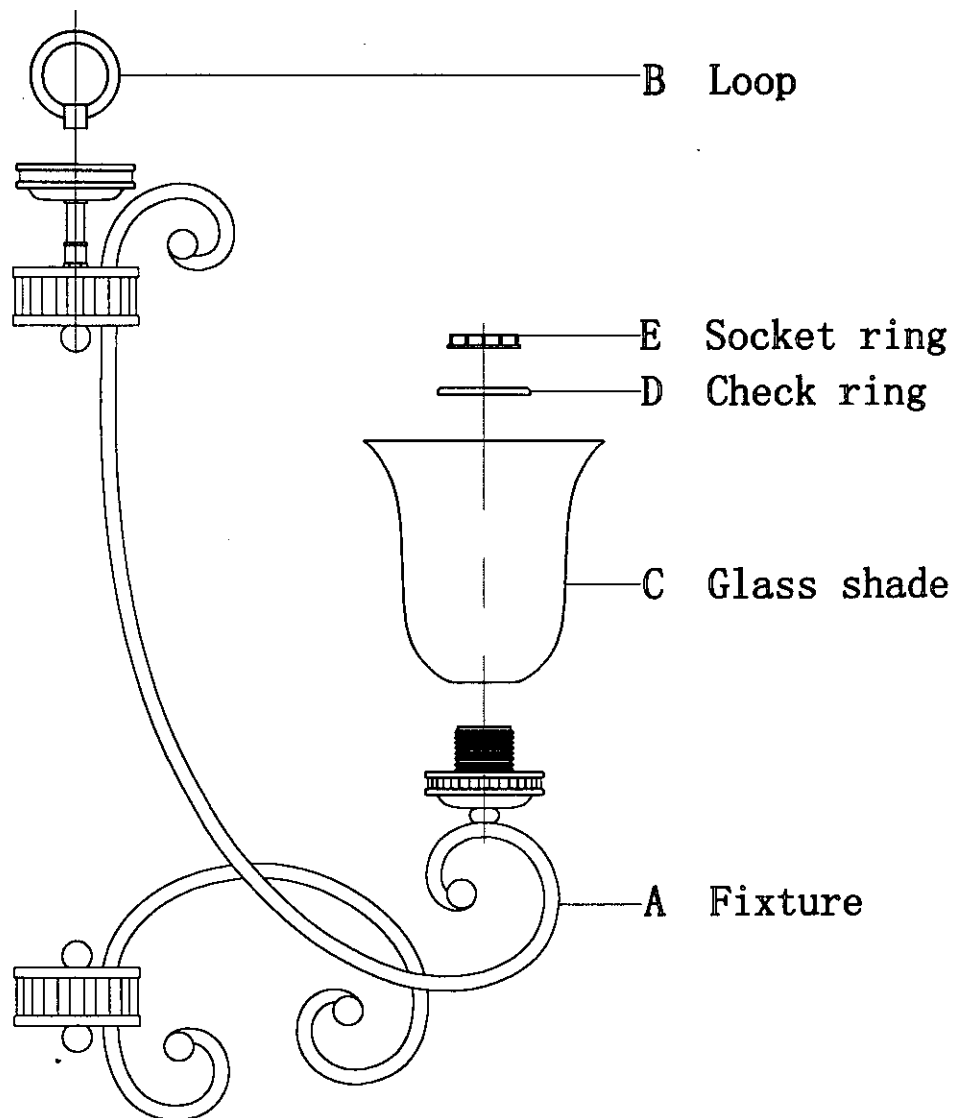

31433, 31434, 31435

Assembly instruction for 31433, 31434, 31435

- 1 Connect the loop(B) for the fixture(A).
- 2 Attach the glass shades(C) to the fixture(A) and fix them using the check rings(D) and the socket rings(E).
- 3 Install the correct bulbs(not included).