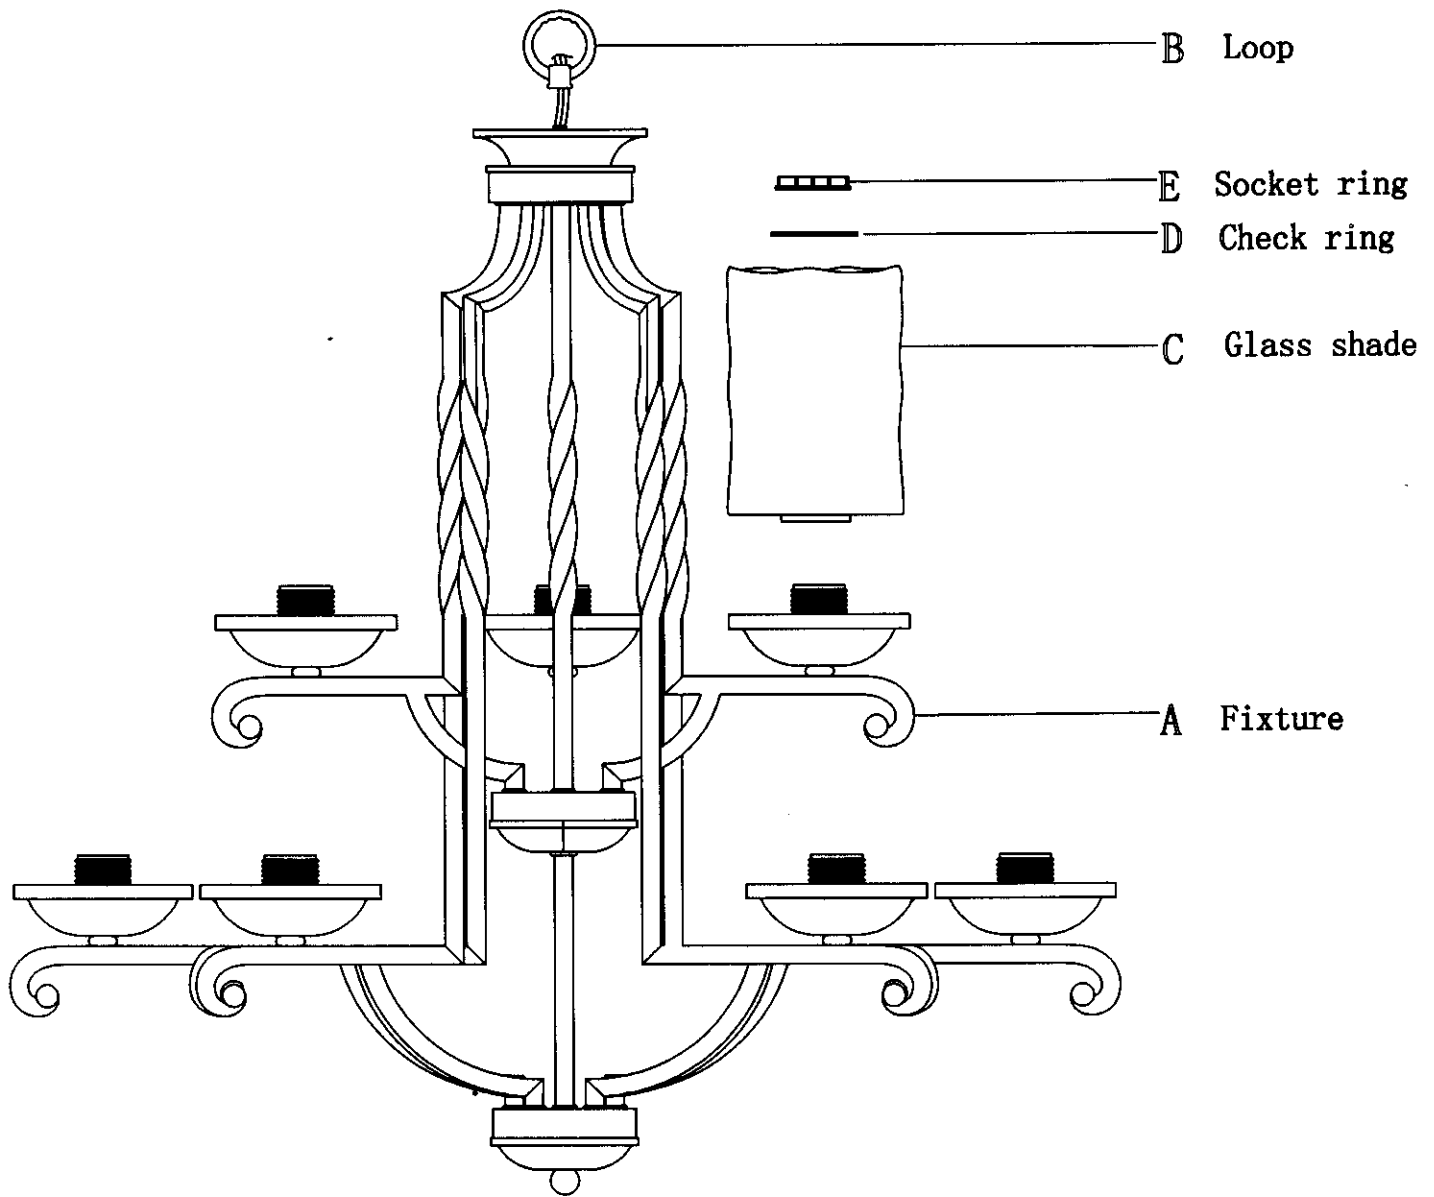

31414

Assembly instruction for 31414

- 1 Attach loop (B) to fixture (A).
- 2 Attach glass shade (C) to fixture(A) using the check ring(D) and socket ring(E).
- 3 Install the correct bulbs(not provided).