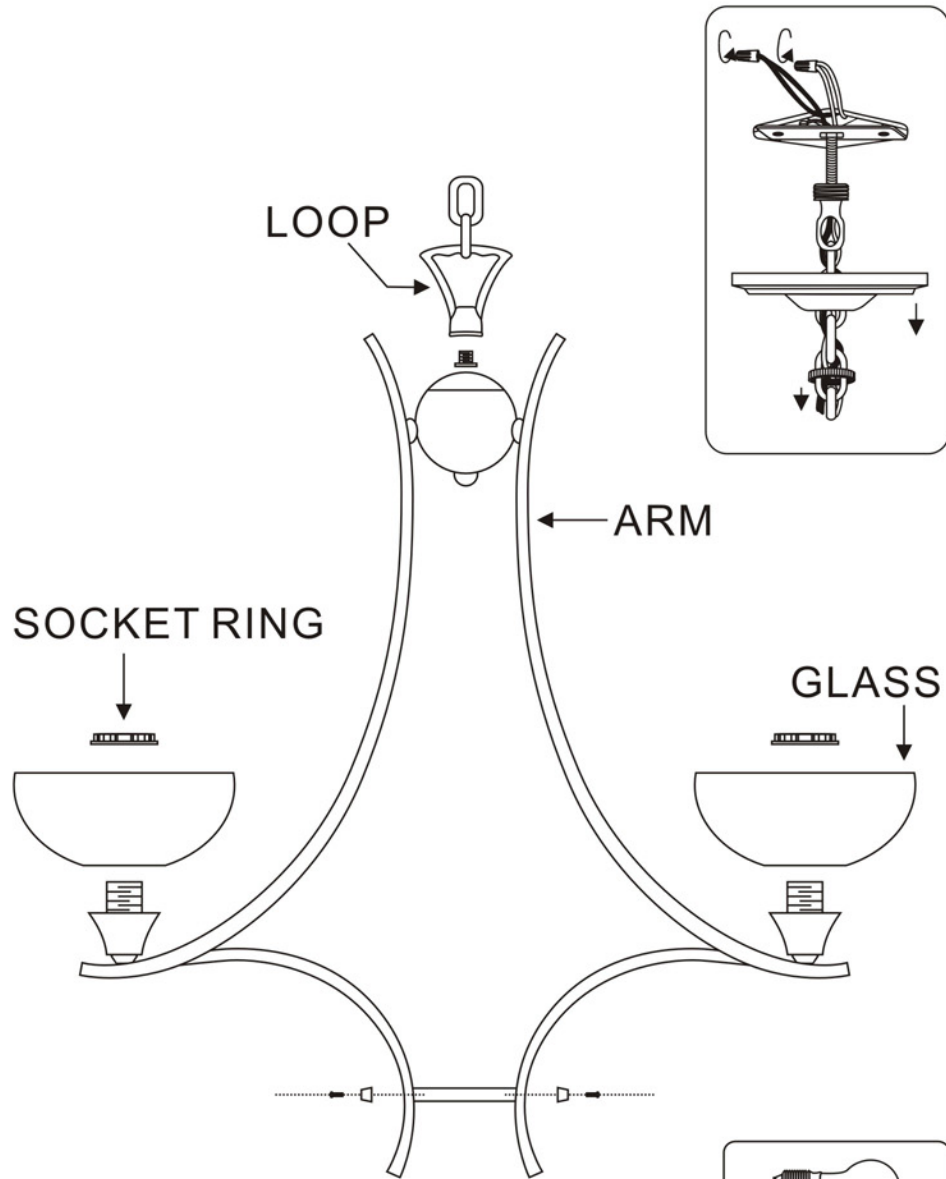

MODEL#:29773 ASSEMBLY AND DRESSING INSTRUCTIONS

You will need 6 - Med. Bulb  
40 Watts Recommended  
60 Watts Max  
Bulb not included.

ITEM NUMBER:# 29773 INSTRUCTIONS

**WARNING:**

Electrical Danger Turn Power Off