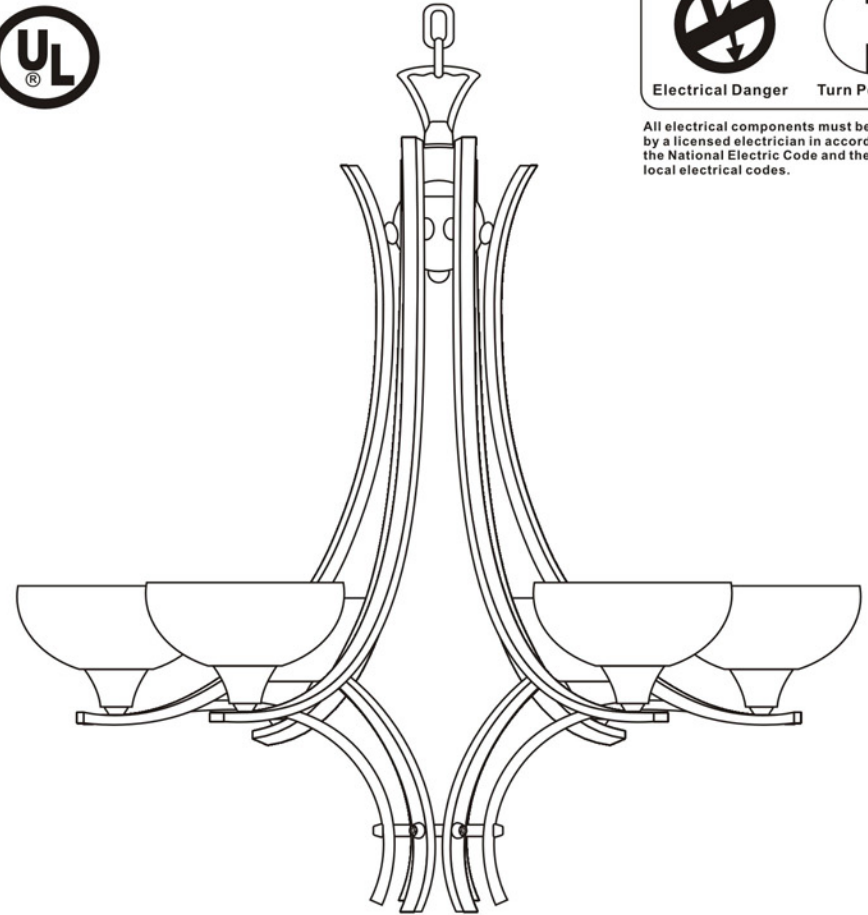

ITEM NUMBER:# 29773 INSTRUCTIONS

WARNING:

Electrical Danger Turn Power Off

All electrical components must be installed by a licensed electrician in accordance with the National Electric Code and the appropriate local electrical codes.