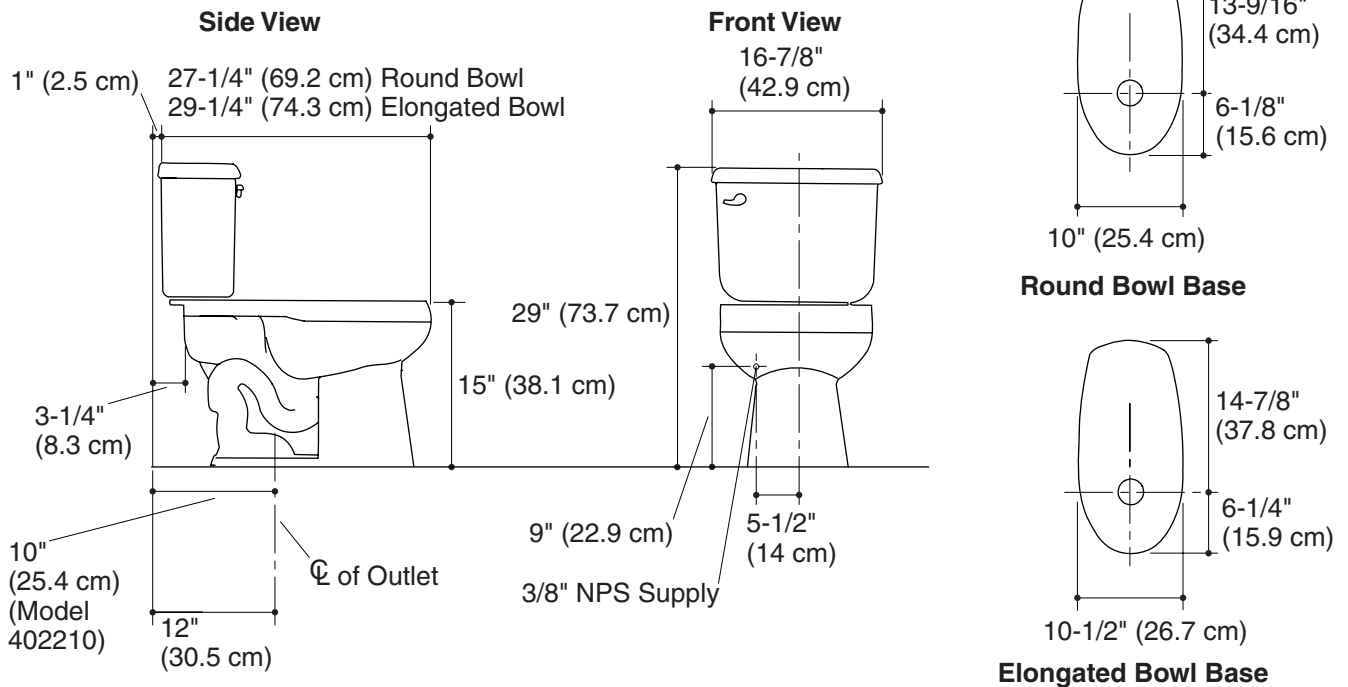

A KOHLER COMPANY

WINDHAM™

Features

- 10" (25.4 cm) or 12" (30.5 cm) rough-in
- Modern styling made of Grade A vitreous china
- One flush performance limited guarantee
- 5 year limited warranty
- Flushes efficiently regardless of incoming water pressure
- Three-bolt, quick-connect installation system
- Available in round and elongated bowls
- Standard round or elongated seat - not supplied
- 1.6 gpf (6 lpf)
- Large 8" (20.3 cm) x 9" (22.9 cm) water surface and full 2" (5.1 cm) trapway
- 27-1/4" (69.2 cm) x 16-7/8" (42.9 cm) x 29" (73.7 cm)
- 29-1/4" (74.3 cm) x 16-7/8" (42.9 cm) x 29" (73.7 cm)

Colors/Finishes

- 0: White
- Other: Refer to Price Book for additional colors/finishes

Specified Model

Model	Description	Included tank	Included bowl	Colors/Finishes	
402015	Round front toilet, 12" (30.5 cm) rough-in	404515	404015	<input type="checkbox"/> 0	<input type="checkbox"/> Other_____
402210	Elongated toilet, 10" (25.4 cm) rough-in	404515	404210	<input type="checkbox"/> 0	<input type="checkbox"/> Other_____
402215	Elongated toilet, 12" (30.5 cm) rough-in	404515	404215	<input type="checkbox"/> 0	<input type="checkbox"/> Other_____

Technical Information

Fixture:	
Configuration	2-piece
Water per full flush	1.6 gallons (6 L)
Passageway	2" (5.1 cm)
Water area	8" (20.3 cm) x 9" (22.9 cm)
Seat post hole centers	5-1/2" (14 cm)

Included Components:	
Tank lid	84537
Tank accessory pack	84581
Trip lever	84625
Bolt cap accessory pack	1013092

Product Diagram