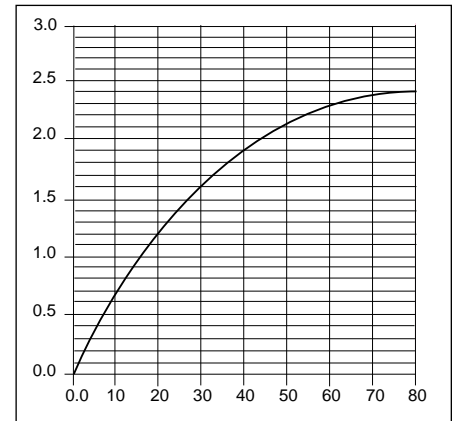

FLOWRATE (GPM)

LINE PRESSURE P.S.I. GAUGE

★ Made in U.S.A.