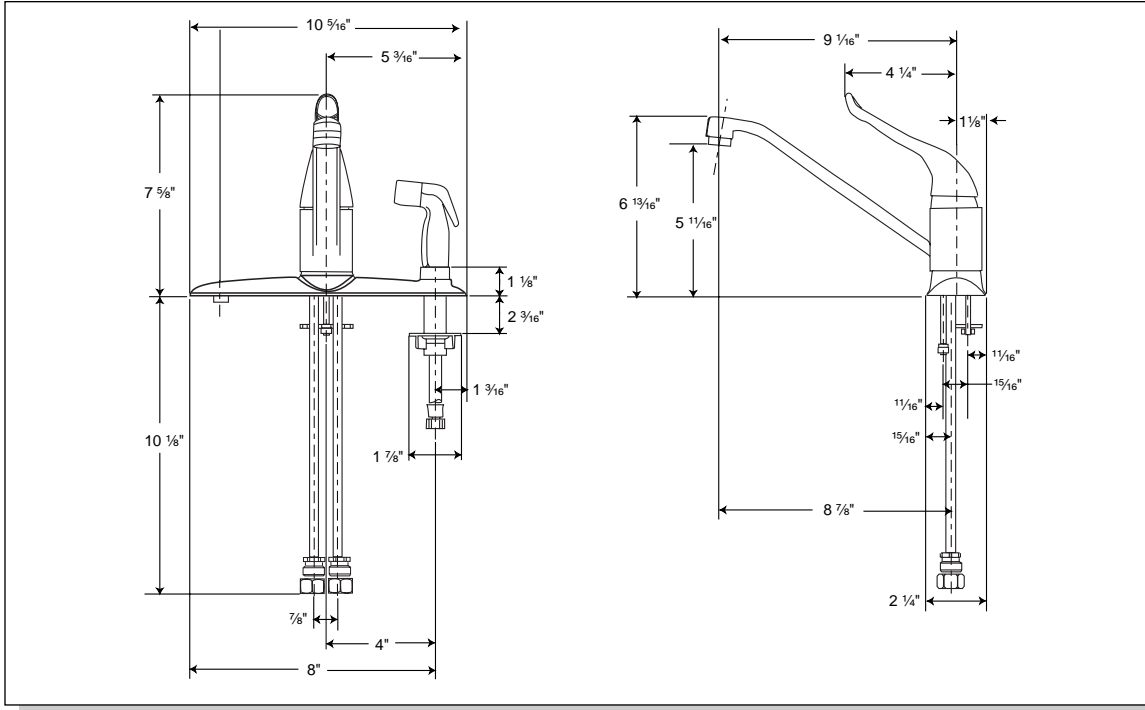

STRONG. PROFESSIONAL. DESIGN.™
S P E C I F I C A T I O N S

**Kitchen Classics™
Tribute™**
Single Control Kitchen Faucets
Models C711FSE, C711FSET

PRODUCT OVERVIEW

Single Control Kitchen
Styled lever handle
Compatible with 3 sink holes
(Minimum 1-1/8" dia. In-line, 4" centers)

C711FSE — Chrome plated, IPS connectors, with spray in escutcheon, styled lever handle, single pak

C711FSET — Chrome plated, IPS connectors, with spray in escutcheon, styled lever handle, trak pak

FEATURES

- **Input**
Min. - Max. / 20 - 80 psi
Max. Allowable 125 psi
- **Flow Rate**
2.2 gpm at 60 psi
- **Connectors**
1/2" IPS
- **Valve Type**
Ceramic washerless cartridge
- **Standards and Ratings**
Meets or exceeds the requirements of the following standards: ASME A112.18.1M, ANSI 117.1, ADA "Americans with Disabilities Act"
- **Warranty**
Limited Lifetime

FLOWRATE (GPM)

LINE PRESSURE P.S.I. GAUGE

★ Made in U.S.A.