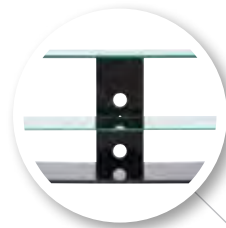

## Introducing the new Basic Series audio video stand

Expertly crafted for high performance and superior value, the new Basic Series audio video stand brings a contemporary feel to the Sanus Foundations line. This solid piece features tempered glass for added strength and shatter resistance, open architecture for unrestricted airflow, and generous cable management holes to support even the largest AV systems.

BFV145-B1 shown

Tempered-glass shelves are shatter resistant for added strength and safety

Open architecture allows unrestricted airflow to keep AV gear at the proper temperature for optimal performance