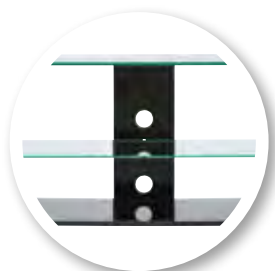

Top Shelf – 150 lbs / 68 kg | Mid Shelf – 50 lbs / 22.7 kg | Bottom Shelf – 75 lbs / 34 kg

High-gloss black finish

Open architecture

Cable management holes

Tempered-glass shelves

Adjustable feet