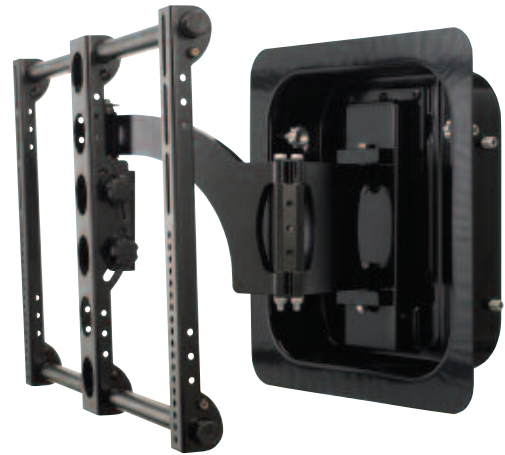

NEW VISIONMOUNT® RECESSED IN-WALL BOX

New Recessed Box Holds Full Motion Wall Mount Recommended For Medium To Large Flat-Panel TVs From 23" to 50"

Our new recessed in-wall box was specially engineered to allow a flat-panel TV to rest nearly flush against the wall, so the mount and hardware are hidden. The LR1A is easily installed and supports VisionMount VM400 and LRF118 wall mounts to hold virtually any flat-panel TV from 23" to 50". Available in black, silver or paintable white finish and features heavy-gauge steel construction for extra strength.

NEW VISIONMOUNT® RECESSED IN-WALL BOX

The new LR1A recessed box allows a TV to be flush to the wall, so it hangs like a picture.

1. Cut a hole in the sheetrock between 16" center studs and set the LR1A inside.*
2. The finger-adjustable Quick Shims allow you to easily position and level the box and then secure it in place using provided hardware.
3. There are cutouts for signal and power cables on top and bottom, plus it's available in silver, black or paintable white to match any décor.
4. Once the LR1A is in place, choose a full-motion mount (model LRF118 or VM400) that fits your TV.

	DESCRIPTION Full-motion wall mount for large flat-panel TVs; allows ±6° lateral roll to ensure TV is perfectly level after hanging		MODEL LRF118-S1 LRF118-B1	
	PRODUCT DIMENSIONS 29.5" w x 1.5"-17" d x 19.5" h 74.9 x 3.8-43.2 x 49.5 cm	PACKAGE DIMENSIONS 27.5" w x 19.5" d x 4.5" h 68.8 x 49.5 x 11.5 cm	UPC LRF118-S1 793795362285 LRF118-B1 793795362278	
	MOUNTING PATTERN VESA 200, Universal	WEIGHT CAPACITY 130lbs. 59 kg	TV SIZE 30" – 50"	MSRP/MAP \$349.99