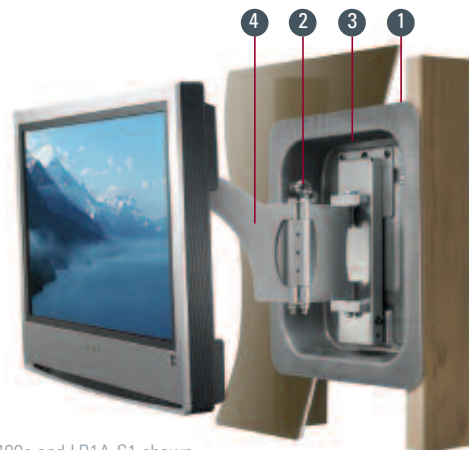

NEW VISIONMOUNT® RECESSED IN-WALL BOX

New Recessed Box Holds Full Motion Wall Mount Recommended For Medium To Large Flat-Panel TVs From 23" to 50"

Our new recessed in-wall box was specially engineered to allow a flat-panel TV to rest nearly flush against the wall, so the mount and hardware are hidden. The LR1A is easily installed and supports VisionMount VM400 and LRF118 wall mounts to hold virtually any flat-panel TV from 23" to 50". Available in black, silver or paintable white finish and features heavy-gauge steel construction for extra strength.

NEW VISIONMOUNT® RECESSED IN-WALL BOX

The new LR1A recessed box allows a TV to be flush to the wall, so it hangs like a picture.

1. Cut a hole in the sheetrock between 16" center studs and set the LR1A inside.*
2. The finger-adjustable Quick Shims allow you to easily position and level the box and then secure it in place using provided hardware.
3. There are cutouts for signal and power cables on top and bottom, plus it's available in silver, black or paintable white to match any décor.
4. Once the LR1A is in place, choose a full-motion mount (model LRF118 or VM400) that fits your TV.

Models VM400s and LR1A-S1 shown

* Safety note: Ensure electrical wires or piping do not run within hole to be cut.

	DESCRIPTION Recessed in-wall box; finger-adjustable Quick Shims allow box to be leveled and secured tightly into place in no time		MODEL LR1A-W1 LR1A-S1 LR1A-B1	
	PRODUCT DIMENSIONS 16.75" w x 3.5" d x 17.5" h 42.5 x 9 x 44.5 cm	PACKAGE DIMENSIONS 18.5" w x 17" d x 3.75" h 47 x 43.25 x 9.5 cm	UPC LR1A-W1 793795362209 LR1A-S1 793795362193 LR1A-B1 793795362186	
	MOUNTING PATTERN VM400 – VESA 100, VESA 200 x 100, VESA 200 x 200 LRF118 – VESA 200, Universal	WEIGHT CAPACITY VM400 – up to 80 lbs. 39 kg LRF118 – up to 130 lbs. 59 kg	TV SIZE 15" – 40" 30" – 50"	MSRP/MAP \$249.99