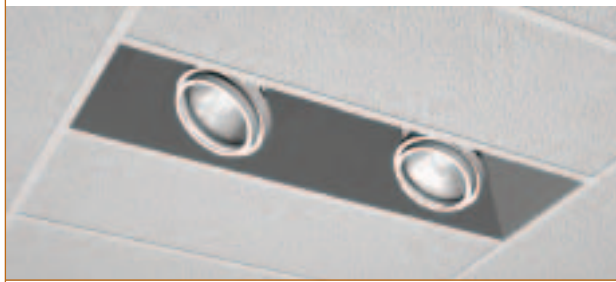

RECESSED GRID CEILING MOUNT w/ OPEN HOUSING PAR30

Catalog #

Type

Project

DESCRIPTION:

An adjustable PAR30 fixture suitable for multiple downlighting applications with one point of electrical entry. For use in lay-in t-bar grid style ceilings. Powder coat finish on housing & lamp assembly.

CONSTRUCTION:

Housing Assembly: 18 gauge CRS. J-Box Assembly: 16 gauge CRS (galvanized). Fixture utilizes specially developed retaining clips for snap-in mounting directly to t-bar supports. Tabs on housing top accommodate above ceiling aircraft cable support for added stability.

LAMP ASSEMBLY:

Two PAR30 lamps mounted in adjustable bezels. Each lamp can accept up to two optical accessories. 380° x 45° locking lamp adjustment. Provides 45° visual cut-off.

SYSTEM PROTECTION:

Thermal protection provided to guard against overheating, and misuse of insulation over and around fixture. Vent holes in housing provide cooler operation

ELECTRICAL:

Junction box is UL listed for through branch wiring, (access above ceiling not required) for 8 #12, 90°C supply conductors or 60°C for end of run. J-box and wiring accessible through ceiling opening.

ALL RSA COMBOLIGHT PRODUCTS ARE MADE IN THE U.S.A.

COMBOLIGHT® GR Series
TWO (2) Light Recessed Multi-Lamp Luminaire for Lay-in, T-Bar Grid Style Ceiling Open Housing Aperture Line Voltage PAR30