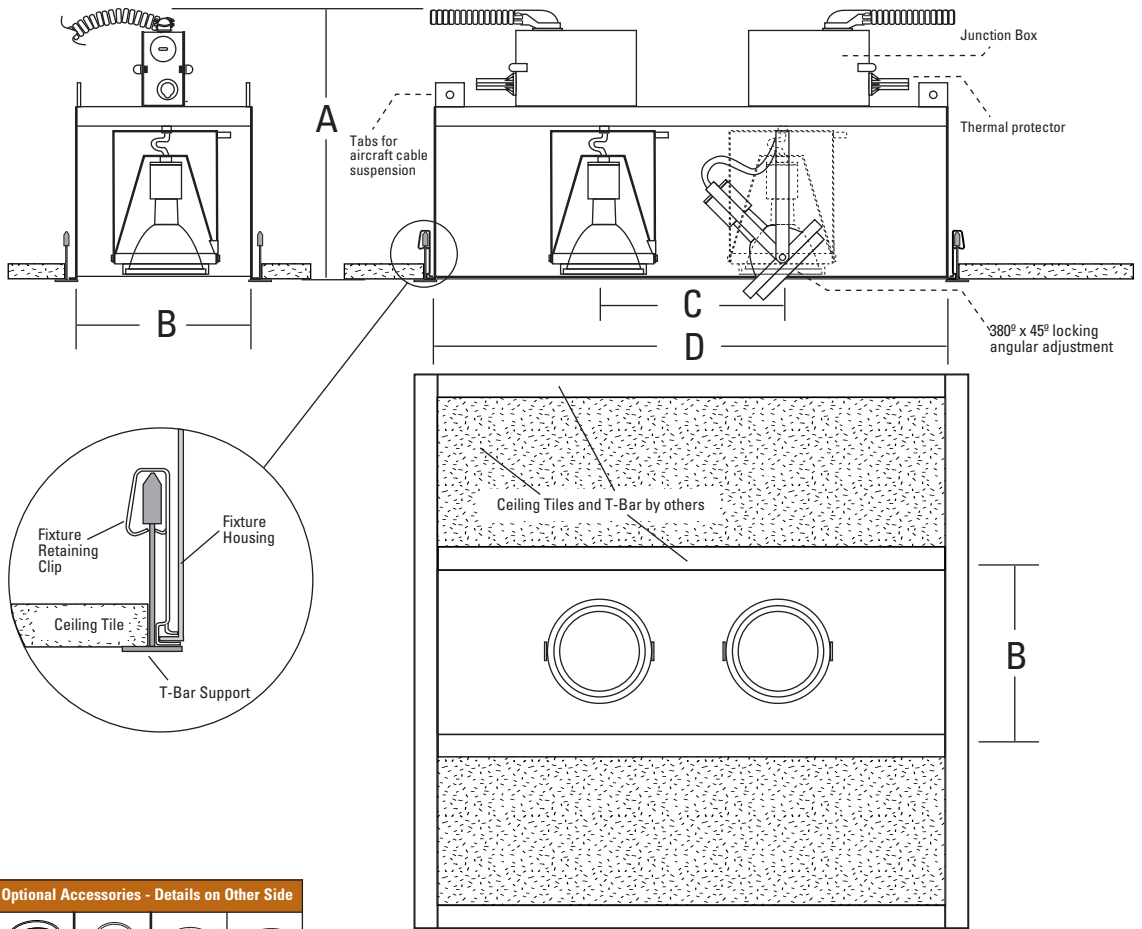

Optional Accessories - Details on Other Side

Other Adders:
CC - Two Circuit

ORDERING EXAMPLE: GR230 BK YK

= Two Light Recessed Combo for Grid Style Ceiling (Open Housing Aperture) - 120 V PAR30 - Black Interior Finish - Regular Yoke Lamp Holder

A	B	C	D
Overall Height	Overall Width	Lamp Spacing	Overall Length
11.97"	8.01"	7.21"	23.44"

Cat. # / Description	Interior Finish	Lamp Holder
GR230 - 2 Light Recessed Combo for Lay-in Grid Style Ceilings 120V PAR30	BK - Black	YK - Regular Yoke (Standard)
	WH - White	RT - Retractable Yoke
	S - Silver	
	PT - Custom	

SPECIFY -

GR230

RSA LIGHTING LLC 9660 - 9700 TOPANGA CANYON BLVD. CHATSWORTH CA. 91311
TOLL FREE: 800-356-3030 • 818-349-3030 • FAX: 818-349-3031 • www.rsalighting.com
©2003 RSA Lighting LLC All Rights Reserved • Specifications subject to change without notice.