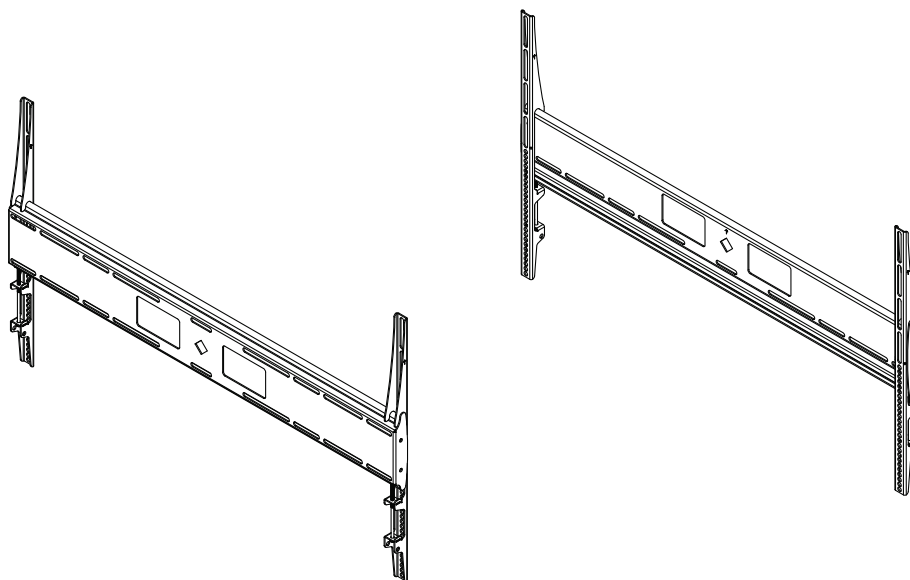

FM3

Universal Flat-Panel Mount

For a low-profile wall mount that can hold some of the biggest flat-panel displays on the market today, look no further than the FM3. Designed to accommodate most 60"-80" displays up to 300 lbs., the FM3 features an unobtrusive low profile design, lateral shift for precise placement and multiple stud slots for added mounting flexibility. Open design allows ample space below, above and in the center for power/signal integration.

- Fits most 60"-80" flat-panels
- Fits mounting points up to 1100mm x 650mm (W x H)
- Low-profile design only 1.7" deep
- Built-in lateral shift for precise placement
- Multiple stud slots for added flexibility
- Max weight: 300 lbs.
- Lifetime warranty
- Color: Black

Model	Display Size	Max. Wt.
FM3	60"-80"	300 lbs.

SPECIFICATIONS

Dimensions are in inches and millimeters [mm].
Drawings are subject to change without notice.

800.368.9700 | www.mounts.com