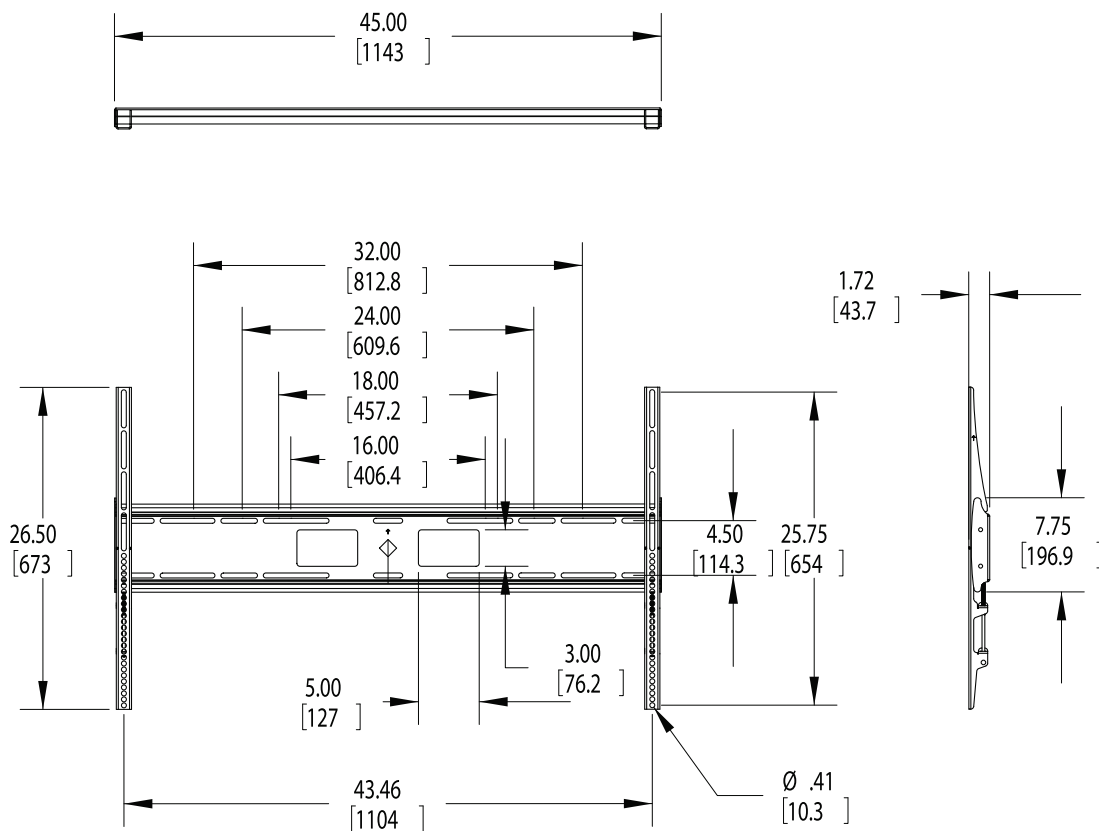

FM3

Universal Flat-Panel Mount

For a low-profile wall mount that can hold some of the biggest flat-panel displays on the market today, look no further than the FM3. Designed to accommodate most 60"-80" displays up to 300 lbs., the FM3 features an unobtrusive low profile design, lateral shift for precise placement and multiple stud slots for added mounting flexibility. Open design allows ample space below, above and in the center for power/signal integration.

- Fits most 60"-80" flat-panels
- Fits mounting points up to 1100mm x 650mm (W x H)
- Low-profile design only 1.7" deep
- Built-in lateral shift for precise placement
- Multiple stud slots for added flexibility
- Max weight: 300 lbs.
- Lifetime warranty
- Color: Black

Model	Display Size	Max. Wt.
FM3	60"-80"	300 lbs.

SPECIFICATIONS

Dimensions are in inches and millimeters [mm].
Drawings are subject to change without notice.

800.368.9700 | www.mounts.com