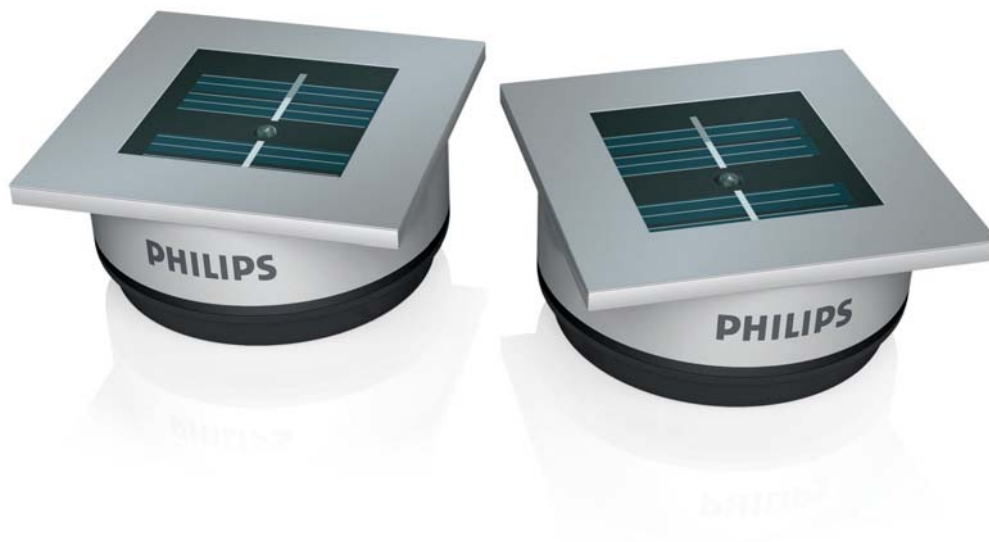

# SolarSpot

**Illuminate outside features without cables.** The SolarSpot comprises two circular wireless spotlights powered by solar energy. The lamps charge up during daylight and automatically turn on when it gets dark. They are ideal for decorative feature illumination as well as functional lighting on steps and alongside pathways. SolarSpot is also the perfect solution for making a garden or terrace more attractive without having to install cables. It can easily be placed in the ground, gravel or grass and gives many hours light.

## Benefits

- LED technology
- Wireless solar charging
- Automatically charges during the day
- Automatically switches on when it gets dark
- Safe, with no electricity supply required
- Weather proof
- Easy to install

Packaging includes:

2 SolarSpots

2x AA  
rechargeable batteries