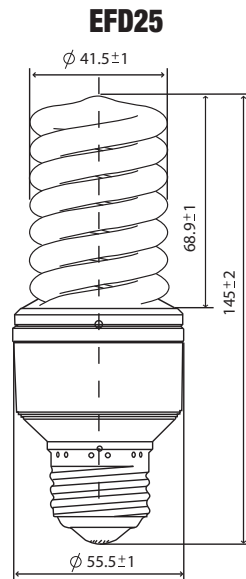

13, 18, 20, 24 & 25 Watt Compact Fluorescent Lamp Specifications

Model	Shape	Rated Volts (V)	Rated Watts (W)	Incan. Equiv. (W)	Initial Lumens (lm)	Rated Life (hrs)	Min. Start Temp. (°C)	Colour Temp. (K)	CRI	Energy Star®	Totally Enclosed Fixture	Dimensions		Weight (g)	Case Qty
												W (mm)	H (mm)		
EFA13E27L	Pear	120	13	60	800	15,000	-30	2700	84	TBD	Yes	55	115	91	10
EFA13E50L	Pear	120	13	60	770	15,000	-30	5000	84	N/A	Yes	55	115	91	10
EFA20E27L	Pear	120	20	75	1,300	15,000	-30	2700	84	TBD	Yes	65	149	136	10
EFA20E50L	Pear	120	20	75	1,250	15,000	-30	5000	84	N/A	Yes	65	149	136	10
EFA24E28L	Pear	120	24	100	1,600	15,000	-30	2800	84	TBD	Yes	65	161	150	10
EFA24E50L	Pear	120	24	100	1,540	15,000	-30	5000	84	N/A	Yes	65	161	150	10
EFD13E27L	Spiral	120	13	60	800	15,000	-30	2700	84	TBD	Yes	45	109	69	10
EFD13E50L	Spiral	120	13	60	770	15,000	-30	5000	84	N/A	Yes	45	109	69	10
EFD20E27L	Spiral	120	20	75	1,350	15,000	-30	2700	84	TBD	Yes	55	135	94	10
EFD20E50L	Spiral	120	20	75	1,300	15,000	-30	5000	84	N/A	Yes	55	135	94	10
EFD25E28L	Spiral	120	25	100	1,750	15,000	-30	2800	84	TBD	Yes	55.5	145	106	10
EFD25E50L	Spiral	120	25	100	1,690	15,000	-30	5000	84	N/A	Yes	55.5	145	106	10
EFG13E27L	Globe	120	13	60	800	15,000	-30	2700	84	TBD	Yes	90	130	119	10
EFG13E50L	Globe	120	13	60	770	15,000	-30	5000	84	N/A	Yes	90	130	119	10
EFG18E27L	Globe	120	18	75	1,200	15,000	-30	2700	84	TBD	Yes	95	135	157	10
EFG18E50L	Globe	120	18	75	1,150	15,000	-30	5000	84	N/A	Yes	95	135	157	10

TBD = To Be Determined, N/A = Not Applicable

Panasonic Canada Inc.

5770 Ambler Drive, Mississauga, ON L4W 2T3

Tel: 905-238-2302 Fax: 905-238-2414

Lighting@ca.panasonic.com

www.panasonic.ca

CFL-15KH-0709E

Panasonic ideas for life