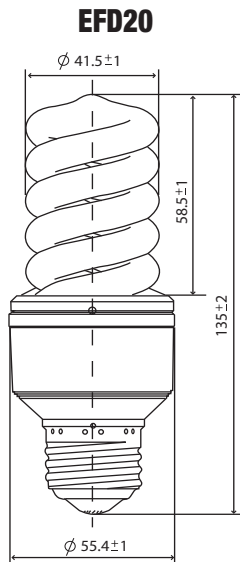

13, 18, 20, 24 & 25 Watt Compact Fluorescent Lamp Specifications

Model	Shape	Rated Volts (V)	Rated Watts (W)	Incan. Equiv. (W)	Initial Lumens (lm)	Rated Life (hrs)	Min. Start Temp. (°C)	Colour Temp. (K)	CRI	Energy Star®	Totally Enclosed Fixture	Dimensions		Weight (g)	Case Qty
												W (mm)	H (mm)		
EFA13E27L	Pear	120	13	60	800	15,000	-30	2700	84	TBD	Yes	55	115	91	10
EFA13E50L	Pear	120	13	60	770	15,000	-30	5000	84	N/A	Yes	55	115	91	10
EFA20E27L	Pear	120	20	75	1,300	15,000	-30	2700	84	TBD	Yes	65	149	136	10
EFA20E50L	Pear	120	20	75	1,250	15,000	-30	5000	84	N/A	Yes	65	149	136	10
EFA24E28L	Pear	120	24	100	1,600	15,000	-30	2800	84	TBD	Yes	65	161	150	10
EFA24E50L	Pear	120	24	100	1,540	15,000	-30	5000	84	N/A	Yes	65	161	150	10
EFD13E27L	Spiral	120	13	60	800	15,000	-30	2700	84	TBD	Yes	45	109	69	10
EFD13E50L	Spiral	120	13	60	770	15,000	-30	5000	84	N/A	Yes	45	109	69	10
EFD20E27L	Spiral	120	20	75	1,350	15,000	-30	2700	84	TBD	Yes	55	135	94	10
EFD20E50L	Spiral	120	20	75	1,300	15,000	-30	5000	84	N/A	Yes	55	135	94	10
EFD25E28L	Spiral	120	25	100	1,750	15,000	-30	2800	84	TBD	Yes	55.5	145	106	10
EFD25E50L	Spiral	120	25	100	1,690	15,000	-30	5000	84	N/A	Yes	55.5	145	106	10
EFG13E27L	Globe	120	13	60	800	15,000	-30	2700	84	TBD	Yes	90	130	119	10
EFG13E50L	Globe	120	13	60	770	15,000	-30	5000	84	N/A	Yes	90	130	119	10
EFG18E27L	Globe	120	18	75	1,200	15,000	-30	2700	84	TBD	Yes	95	135	157	10
EFG18E50L	Globe	120	18	75	1,150	15,000	-30	5000	84	N/A	Yes	95	135	157	10

TBD = To Be Determined, N/A = Not Applicable

Panasonic Canada Inc.

5770 Ambler Drive, Mississauga, ON L4W 2T3

Tel: 905-238-2302 Fax: 905-238-2414

Lighting@ca.panasonic.com

www.panasonic.ca

CFL-15KH-0709E

Panasonic ideas for life