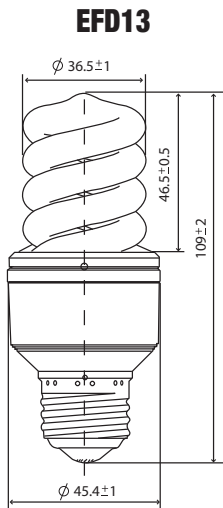

13, 18, 20, 24 & 25 Watt Compact Fluorescent Lamp Specifications

Model	Shape	Rated Volts (V)	Rated Watts (W)	Incan. Equiv. (W)	Initial Lumens (lm)	Rated Life (hrs)	Min. Start Temp. (°C)	Colour Temp. (K)	CRI	Energy Star®	Totally Enclosed Fixture	Dimensions		Weight (g)	Case Qty
												W (mm)	H (mm)		
EFA13E27L	Pear	120	13	60	800	15,000	-30	2700	84	TBD	Yes	55	115	91	10
EFA13E50L	Pear	120	13	60	770	15,000	-30	5000	84	N/A	Yes	55	115	91	10
EFA20E27L	Pear	120	20	75	1,300	15,000	-30	2700	84	TBD	Yes	65	149	136	10
EFA20E50L	Pear	120	20	75	1,250	15,000	-30	5000	84	N/A	Yes	65	149	136	10
EFA24E28L	Pear	120	24	100	1,600	15,000	-30	2800	84	TBD	Yes	65	161	150	10
EFA24E50L	Pear	120	24	100	1,540	15,000	-30	5000	84	N/A	Yes	65	161	150	10
EFD13E27L	Spiral	120	13	60	800	15,000	-30	2700	84	TBD	Yes	45	109	69	10
EFD13E50L	Spiral	120	13	60	770	15,000	-30	5000	84	N/A	Yes	45	109	69	10
EFD20E27L	Spiral	120	20	75	1,350	15,000	-30	2700	84	TBD	Yes	55	135	94	10
EFD20E50L	Spiral	120	20	75	1,300	15,000	-30	5000	84	N/A	Yes	55	135	94	10
EFD25E28L	Spiral	120	25	100	1,750	15,000	-30	2800	84	TBD	Yes	55.5	145	106	10
EFD25E50L	Spiral	120	25	100	1,690	15,000	-30	5000	84	N/A	Yes	55.5	145	106	10
EFG13E27L	Globe	120	13	60	800	15,000	-30	2700	84	TBD	Yes	90	130	119	10
EFG13E50L	Globe	120	13	60	770	15,000	-30	5000	84	N/A	Yes	90	130	119	10
EFG18E27L	Globe	120	18	75	1,200	15,000	-30	2700	84	TBD	Yes	95	135	157	10
EFG18E50L	Globe	120	18	75	1,150	15,000	-30	5000	84	N/A	Yes	95	135	157	10

TBD = To Be Determined, N/A = Not Applicable

Panasonic Canada Inc.

5770 Ambler Drive, Mississauga, ON L4W 2T3

Tel: 905-238-2302 Fax: 905-238-2414

Lighting@ca.panasonic.com

www.panasonic.ca

CFL-15KH-0709E

Panasonic ideas for life