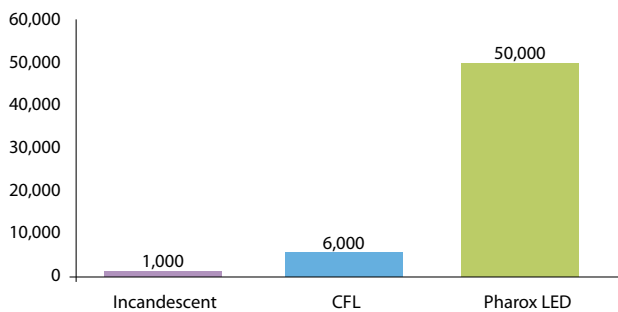

Estimated lifetime (hours)

* based on energy use of 4 hours/day