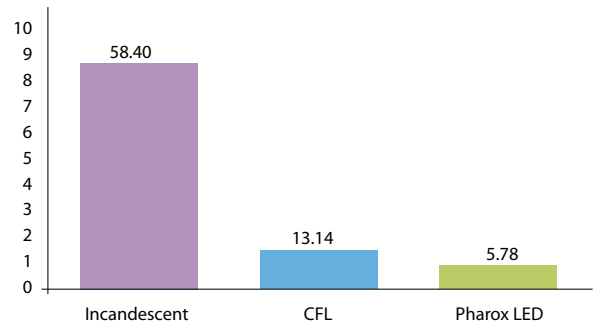

Low energy consumption
Long lifetime
No mercury or lead

SPECIFICATIONS

Product Specifications

Retrofit LED Light Bulb
Power Consumption
Lumen Output
Colour Temperature
Colour Rendering
Lifetime

4 Watt
230 lumens
2,800 Kelvin
> 85 CRI
50,000 hours

Product Types and Code Numbers

E26 / 120 V / 50 - 60 Hz
E27 / 230 - 240 V / 50 - 60 Hz
B22 / 230 - 240 V / 50 - 60 Hz

WHAT'S THE DIFFERENCE?

Total power consumption (Watt)*

Total use of energy per year (kWh)*

Lost of energy use (\$)*

Total carbon emissions per year (kg)*

Estimated lifetime (hours)

* based on energy use of 4 hours/day