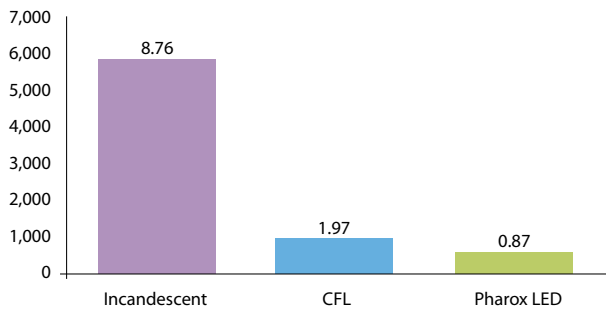

Lost of energy use ($)*