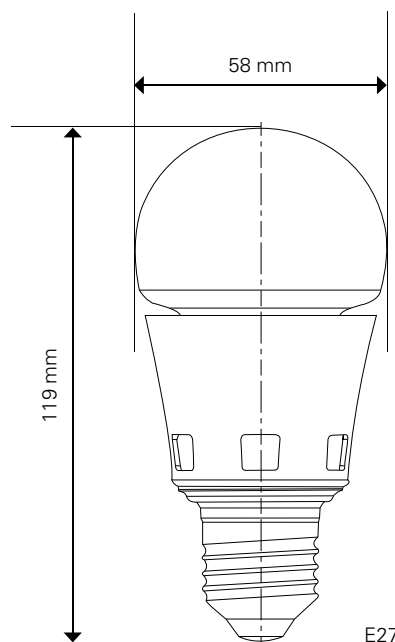

Product Types and Code Numbers

E26 / 120 V / 50 - 60 Hz
E27 / 230 - 240 V / 50 - 60 Hz
B22 / 230 - 240 V / 50 - 60 Hz