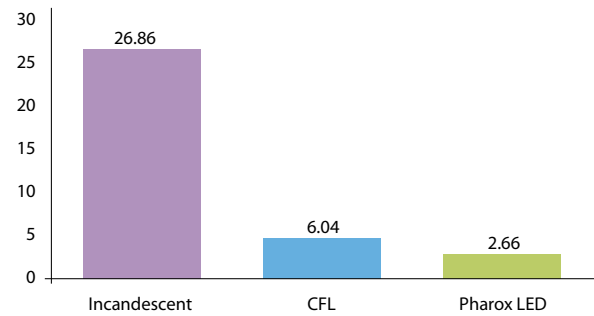

Total carbon emissions per year (kg)*