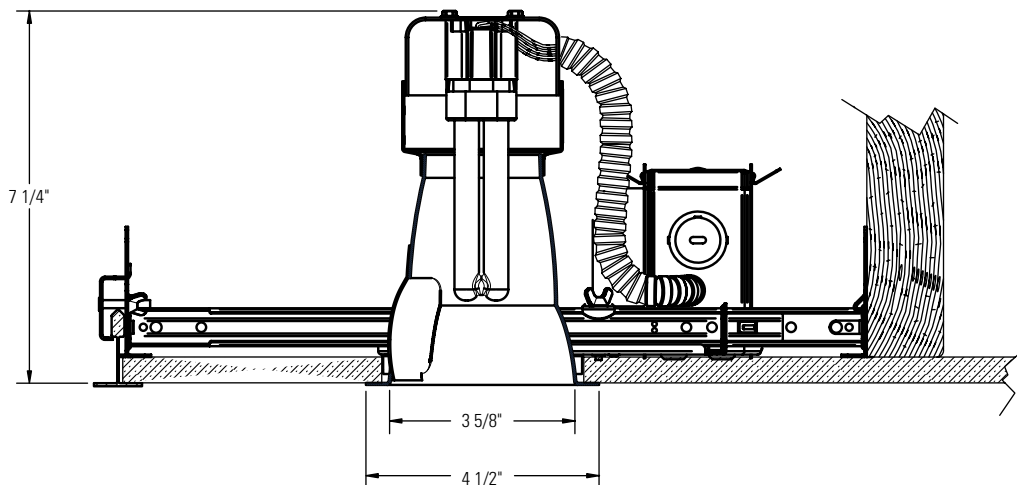

Lytecaster® Performance Recessed CFL Downlighting **2001SW**

Complete Fixture consists of Frame-In Kit and Reflector Trim. Select each separately.

Uniframe™ Compact Fluorescent Performance Series Reflector Trims		Compatible Frame-In Kits (See Individual Frame-In Kit Specification Sheets)		
Catalog No.	Description	Catalog No.	Installation Type	Lamping
2001CLSW	3-3/4" Vertical Single Wall Wash – Specular Clear	2001F13U	Uniframe™ Non-IC 120/277v	13w Quad/Triple
2001CDSW	3-3/4" Vertical Single Wall Wash – Clear Diffuse	2001F18U	Uniframe™ Non-IC 120/277v	18w Triple
2001WHSW	3-3/4" Vertical Single Wall Wash – Matte White	2001F13ICU/N	Performance IC 120/277	13w Quad/Triple
		2001F18ICU/N	Performance IC 120/277	18w Triple

Features

- Reflector:** Formed aluminum. Matte White flange.
- Finishes:** CL = Specular Clear (Iridescent Free coating)
CD = Clear Diffuse
WH = Matte White Paint
- Wall Wash Kick Reflector:** Formed aluminum. Clear finish.
- Performance Data:** 65° Cutoff angle.
See attached photometric reports for distribution and efficiency data.
Go to www.lightolier.com for .IES files.