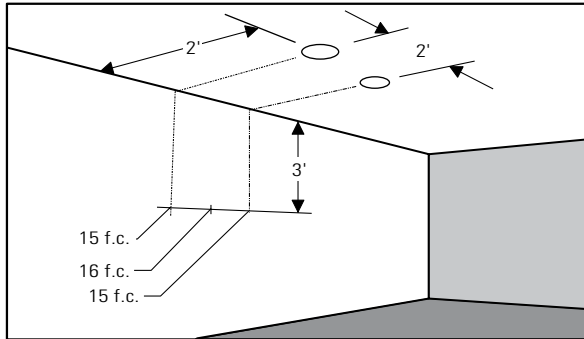

Lighting Data

Footcandles On Wall: Multiple Units

EXAMPLE: 18w with multiple clear reflector units located 2' from wall and spaced 3' on center, the illumination on the wall 3' down from ceiling will be 15 f.c. beneath units and 16 f.c. between units.

2' From Wall-2' On Center 18w Triple Tube Lamp				2' From Wall-3' On Center 18W Triple Tube Lamp				
Distance From Ceiling in Feet	← 2' →			← 3' →				
	1'	21	18	21	16	12	16	
	2'	29	29	29	20	19	20	
	3'	23	23	23	15	16	15	
	4'	16	16	16	11	11	11	
	5'	11	11	11	8	8	8	
	6'	8	8	8	6	6	6	
	7'	5	5	5	4	4	4	
	8'	4	4	4	3	3	3	
9'	3	3	3	2	2	2		

2' From Wall-2' On Center 13 Quad Tube Lamp				2' From Wall-3' On Center 13 Quad Tube Lamp				
Distance From Ceiling in Feet	← 2' →			← 3' →				
	1'	14	15	14	11	9	11	
	2'	18	19	18	13	13	13	
	3'	15	16	15	10	11	10	
	4'	11	11	11	7	7	7	
	5'	7	7	7	5	5	5	
	6'	5	5	5	4	4	4	
	7'	4	4	4	3	3	3	
	8'	3	3	3	2	2	2	
9'	2	2	2	2	2	2		

Footcandle values are initial, rounded off and based on minimum of six units.

Job Information	Type:

Lightolier a Genlyte company www.lightolier.com
631 Airport Road, Fall River, MA 02720 • (508) 679-8131 • Fax (508) 674-4710
We reserve the right to change details of design, materials and finish.
© 2007 Genlyte Group LLC • D1007