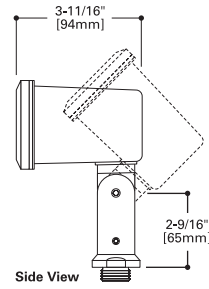

## Arm-Mounting Options

Straight Arm - See Options

Hook Arm - See Options

SAMPLE NUMBER: 450-MH70T6-120-MB-BK-HA24

MODEL	SOURCE	VOLTS	BALLAST/ MOUNTING	FINISH	OPTIONS	
450	Mini-flood with 1/2" NPS adjustable stem	<i>Metal Halide</i> <b>MH39T6</b> 39W / T6 / G12 <b>MH70T6</b> 70W / T6 / G12 <i>Lamp not included</i>	<b>120</b> <b>208</b> <b>240</b> <b>277</b> <b>347</b>	<b>MB</b> Fixture mounts to inground core & coil ballast/housing <b>MBR</b> Fixture mounts to flat surface (any orientation), remote inground core & coil ballast/housing <b>SM</b> Fixture mounts to wall-mounted core & coil ballast/housing, bottom conduit entry <b>WM</b> Fixture mounts to wall-mounted core & coil ballast/housing, over J-box <b>WR</b> Fixture mounts to flat surface (any orientation), remote core & coil ballast/housing <b>TS</b> Fixture mounts to core & coil ballast, strapped to tree <b>TSR</b> Fixture strapped to tree, remote inground core & coil ballast/housing	<i>Painted</i> <b>BK</b> Black <b>BZ</b> Bronze <b>CS</b> City silver <b>VE</b> Verde <b>WT</b> White	<i>For MBR, WM or WR ballast/mounting only</i> <b>HA24</b> 24" hook arm <b>HA30</b> 30" hook arm <b>HA36</b> 36" hook arm <b>SA24</b> 24" straight arm <b>SA30</b> 30" straight arm <b>SA36</b> 36" straight arm