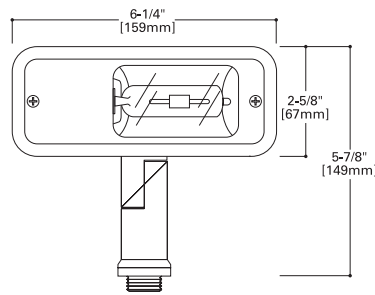

## Arm-Mounting Options

Straight Arm - See Options

Hook Arm - See Options

SAMPLE NUMBER: 450-MH70T6-120-MB-BK-HA24

MODEL	SOURCE	VOLTS	BALLAST/ MOUNTING	FINISH	OPTIONS	
450	Mini-flood with 1/2" NPS adjustable stem	<i>Metal Halide</i> <b>MH39T6</b> 39W / T6 / G12 <b>MH70T6</b> 70W / T6 / G12 <i>Lamp not included</i>	<b>120</b> <b>208</b> <b>240</b> <b>277</b> <b>347</b>	<b>MB</b> Fixture mounts to inground core & coil ballast/housing <b>MBR</b> Fixture mounts to flat surface (any orientation), remote inground core & coil ballast/housing <b>SM</b> Fixture mounts to wall-mounted core & coil ballast/housing, bottom conduit entry <b>WM</b> Fixture mounts to wall-mounted core & coil ballast/housing, over J-box <b>WR</b> Fixture mounts to flat surface (any orientation), remote core & coil ballast/housing <b>TS</b> Fixture mounts to core & coil ballast, strapped to tree <b>TSR</b> Fixture strapped to tree, remote inground core & coil ballast/housing	<i>Painted</i> <b>BK</b> Black <b>BZ</b> Bronze <b>CS</b> City silver <b>VE</b> Verde <b>WT</b> White	<i>For MBR, WM or WR ballast/mounting only</i> <b>HA24</b> 24" hook arm <b>HA30</b> 30" hook arm <b>HA36</b> 36" hook arm <b>SA24</b> 24" straight arm <b>SA30</b> 30" straight arm <b>SA36</b> 36" straight arm