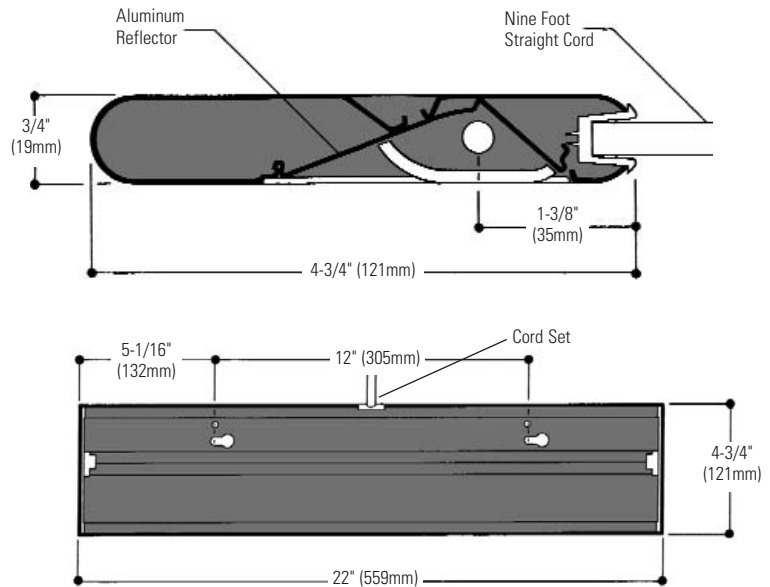

Features

- Architecturally pleasing rounded slim profile only 3/4" deep x 4-3/4" wide.
- Provides median foot candle level of 55 on 2' x 5' desk top.
- Prismatic acrylic spread lens.
- Flush push button switch.
- Electronic program start <10 THD ballast.
- Lamp T2 13W, CRI=80, color temperature 3500K, lamp is included.
- Nine foot straight black cord.
- Baked pewter polyester enamel finish.
- Meets New York City requirements for task lighting.

Features

Architecturally pleasing rounded slim profile only 3/4" deep x 4-3/4" wide.

Dimensions

Job Information

Type:

Job Name:

Cat. No.:

Lamp(s):