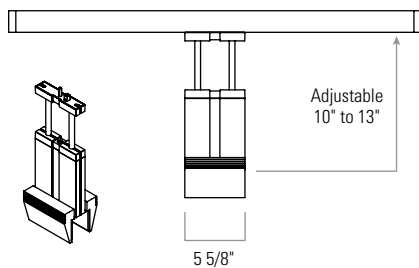

Expandable Bracket

This adjustable bracket clamps onto furniture systems ranging from 2" to 4" thick.