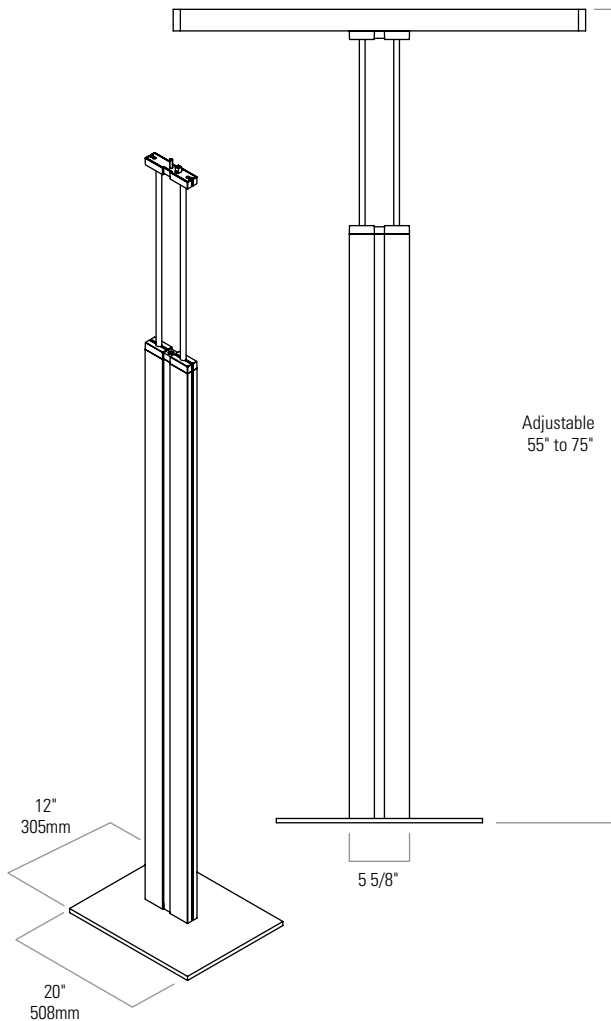

## Features

- Housing:** High purity extruded aluminum, a portion from recycled material.
- F7400:** Block shape with lensed sides.
- Housing end:** Die-cast aluminum, welded to the housing.
- Finish:** Powder coat baked enamel. Standard colors: white or aluminum.
- Shielding:** Louver.
- Lamp:** 2x39 watt T5HO lamps (included).
- Ballast:** Electronic and meets ANSI starting, end of life protection, THD and sound rating specifications.
- Switching:** On/off switch on stem. Optional cord switch available.
- Wiring:** 3-wire cord with grounded low profile plug. Minimum length 9 feet.
- Listing:** UL/cUL listed.

#### Binder Bin Mount Weighted Base

Weighted base allows fixture to sit atop shelves or overhead cabinets. Not recommended for use in seismic areas.

#### Panel Mount (Bolt-On)

Bolts to the top of furniture systems or short walls. A small steel bracket is bolted through the top cap. The stem assembly slides onto this bracket and is held in place with hidden set screws.

#### Expandable Bracket

This adjustable bracket clamps onto furniture systems ranging from 2" to 4" thick.