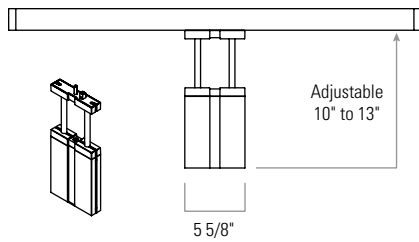

Panel Mount (Bolt-On)

Bolts to the top of furniture systems or short walls. A small steel bracket is bolted through the top cap. The stem assembly slides onto this bracket and is held in place with hidden set screws.