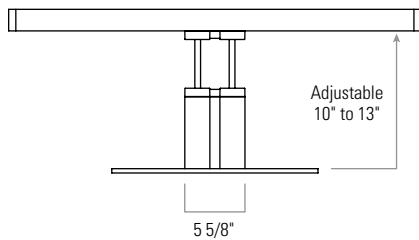

Binder Bin Mount Weighted Base

Weighted base allows fixture to sit atop shelves or overhead cabinets. Not recommended for use in seismic areas.