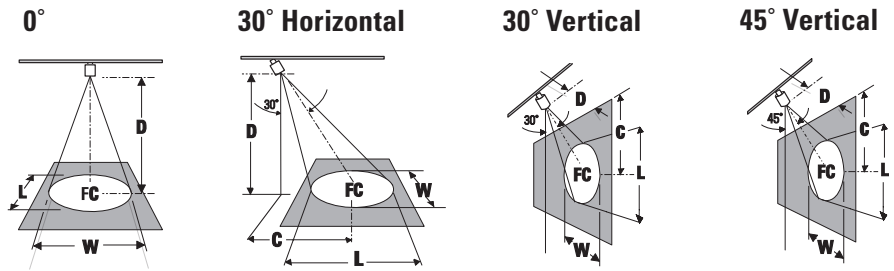

AIMING ANGLE

- **L** Beam Length
- **W** Beam Width
- **C** Distance to center beam
- **D** Distance
- **A** Aiming Angle
- **FC** Footcandles

L and W are the outer points where the candle power drops to 50% of the maximum. FC are the initial footcandles at the center of the beam.

Lamp data shown is typical. Consult lamp manufacturers for availability and performance.

Lamp Information:

39W T6 Clear Ceramic Metal Halide
Initial Lumens: 3300
CRI: 81
Rated Avg. Life: 9,000 to 12,000 hrs.

AIMING ANGLE:

Beam Spread (To 50% CBCP)	CBCP	0° Horizontal Aiming				30° Horizontal Aiming				30° Vertical Aiming				45° Vertical Aiming						
		D	FC	L	W	D	C	FC	L	W	D	C	FC	L	W	D	C	FC	L	W
DRT6RS Spot Reflector 16° x 16°	11,108	8'	174	2.2'	2.2'	8'	4.6'	113	3.0'	2.6'	2'	3.5'	347	2.4'	1.1'	3'	3.0'	436	1.7'	1.2'
		10'	111	2.8'	2.8'	10'	5.8'	72	3.8'	3.2'	3'	5.2'	154	3.6'	1.7'	4'	4.0'	245	2.3'	1.6'
		12'	77	3.4'	3.4'	12'	6.9'	50	4.5'	3.9'	4'	6.9'	87	4.8'	2.2'	5'	5.0'	157	2.9'	2.0'
		14'	57	3.9'	3.9'	14'	8.1'	37	5.3'	4.5'	5'	8.7'	56	6.0'	2.8'	6'	6.0'	109	3.4'	2.4'
DRT6RM Med Flood Reflector 24° x 24°	7,712	6'	214	2.6'	2.6'	6'	3.5'	139	3.5'	2.9'	2'	3.5'	241	3.9'	1.7'	3'	3.0'	306	2.7'	1.8'
		8'	121	3.4'	3.4'	8'	4.6'	78	4.6'	3.9'	3'	5.2'	107	5.9'	2.6'	4'	4.0'	172	3.6'	2.4'
		10'	77	4.3'	4.3'	10'	5.8'	50	5.8'	4.9'	4'	6.9'	60	7.9'	3.4'	5'	5.0'	110	4.5'	3.0'
		12'	54	5.1'	5.1'	12'	6.9'	35	6.9'	5.9'	5'	8.7'	39	9.8'	4.3'	6'	6.0'	76	5.3'	3.6'
DRT6RF Flood Reflector 38° x 38°	7,779	6'	216	3.9'	3.9'	8'	4.6'	79	7.2'	6.0'	2'	3.5'	243	7.6'	2.6'	3'	3.0'	306	4.4'	2.8'
		8'	122	5.2'	5.2'	10'	5.8'	51	9.0'	7.5'	3'	5.2'	108	11.4'	3.9'	4'	4.0'	172	5.8'	3.7'
		10'	78	6.5'	6.5'	12'	6.9'	35	10.8'	9.0'	4'	6.9'	61	15.2'	5.2'	5'	5.0'	110	7.3'	4.6'
		12'	54	7.8'	7.8'	14'	8.1'	26	12.6'	10.5'	5'	8.7'	39	19.0'	6.5'	6'	6.0'	76	8.7'	5.5'

Job Information	Type:

631 Airport Road, Fall River, MA 02720 • (508) 679-8131 • Fax (508) 674-4710
We reserve the right to change details of design, materials and finish.
www.lightolier.com © 2008 Philips Group • C1108