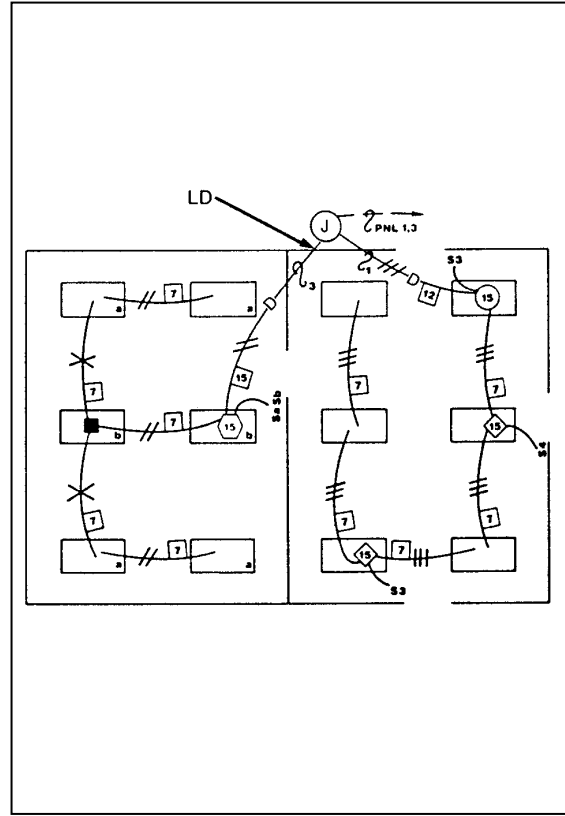

WIRING DIAGRAM

WIRING

ORDERING INFORMATION

Explanation of Catalog Number. Example: LP-LD-12-1E-09

SPECIFICATIONS

- I.B.E.W. UL and C-UL Listed.
- Pre-wired with female (power-out) connector, opposite end has 6" leads and 1/2" K.O. connector for mounting to a junction box in a standard 1/2" (7/8" diameter) knockout.
- Internal wires are #12 AWG THHN stranded copper, 600 volt, plus a bare #12 AWG solid tinned copper ground conductor.
- Cablehead is 18 gauge steel, zinc plated.
- Single circuit, two circuit and three circuit cable sets are available.

Job Information

Type:

Lightolier a Genlyte Thomas Company www.lightolier.com
Technical Information: (978) 657-7600 • Fax (978) 658-0595
631 Airport Road, Fall River, MA 02720 • (508) 679-8131 • Fax (508) 674-4710
We reserve the right to change details of design, materials and finish.
© 2002 Genlyte Thomas Group LLC (Lightolier Division)
A0902 **OPTIONS/ACCESSORIES/Folio OA40-12**