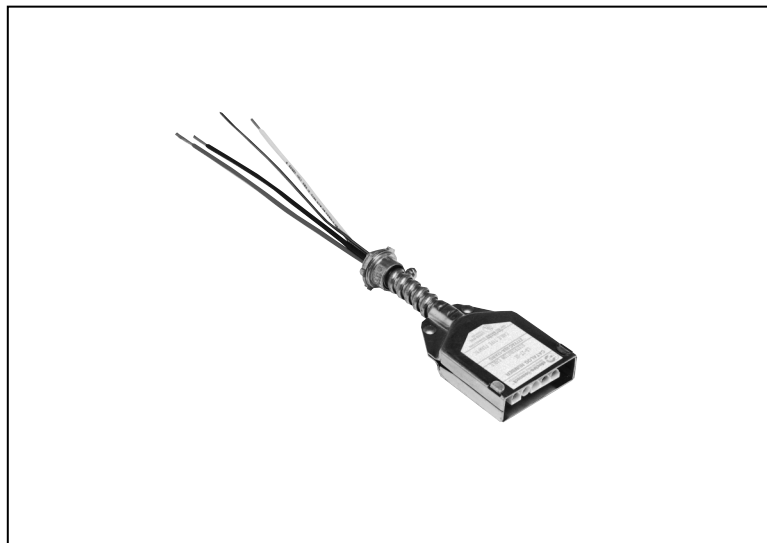

## FEATURES

- Pre-wired with female (power-out) connector, opposite end has 6" leads and 1/2" K.O. connector for mounting to a junction box in a standard 1/2" (7/8" diameter) knockout.
- Internal wires are #12 AWG THHN stranded copper, 600 volt, plus a bare #12 AWG solid tinned copper ground conductor.
- Cablehead is 18 gauge steel, zinc plated.
- Single circuit, two circuit and three circuit cable sets are available.
- I.B.E.W. UL and C-UL Labeled.

## APPLICATION

Pre-fabricated distribution cables replace conventional conduit and wire to distribute branch lighting circuits from a junction box. Optional components to the lighting interface.

## SPECIFICATIONS

- I.B.E.W. UL and C-UL Listed.
- Pre-wired with female (power-out) connector, opposite end has 6" leads and 1/2" K.O. connector for mounting to a junction box in a standard 1/2" (7/8" diameter) knockout.
- Internal wires are #12 AWG THHN stranded copper, 600 volt, plus a bare #12 AWG solid tinned copper ground conductor.
- Cablehead is 18 gauge steel, zinc plated.
- Single circuit, two circuit and three circuit cable sets are available.