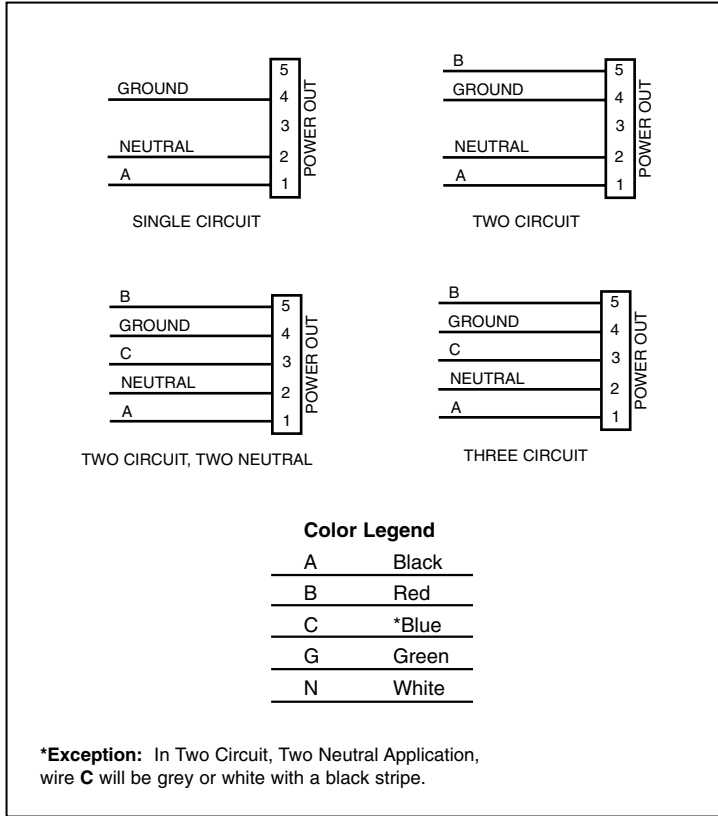

WIRING DIAGRAM