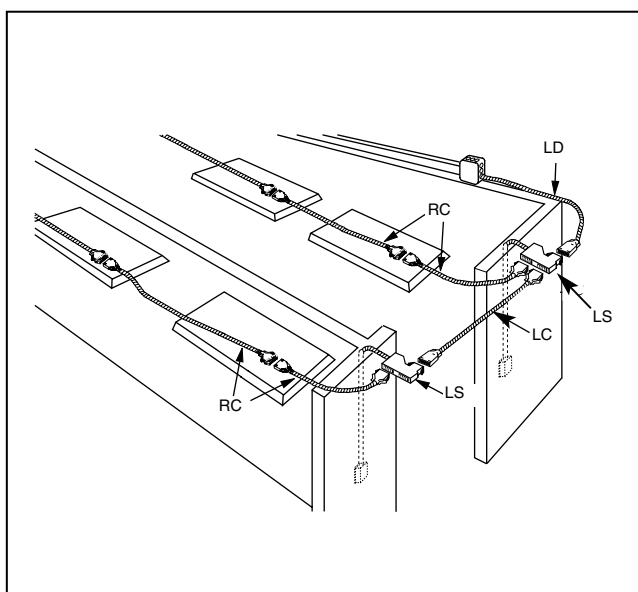

APPLICATION

Pre-fabricated distribution cables replace conventional conduit and wire to distribute branch lighting circuits from a junction box. Optional components to the lighting interface.