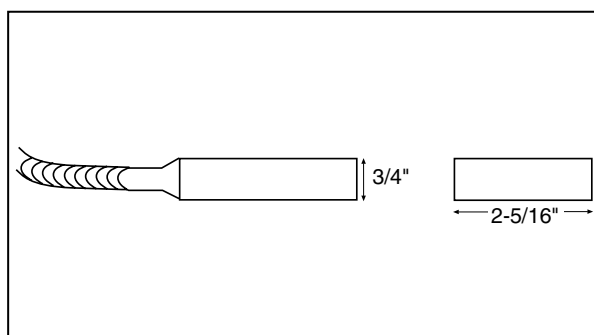

DIMENSIONS

Job Information	Type:
Job Name:	
Cat. No.:	
Lamp(s):	
Volts/Ballast:	

Lightolier a Genlyte Thomas Company www.lightolier.com
Technical Information: (978) 657-7600 • Fax (978) 658-0595
631 Airport Road, Fall River, MA 02720 • (508) 679-8131 • Fax (508) 674-4710
We reserve the right to change details of design, materials and finish.
© 2002 Genlyte Thomas Group LLC (Lightolier Division)
A0902 **OPTIONS/ACCESSORIES/Folio OA40-12**

LIGHTOLIER®