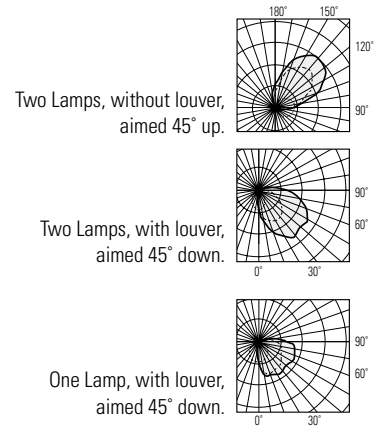

EXAMPLE: With track located 4' from wall and multiple units spaced 6' on center and aimed 45° from horizontal, the illumination on wall 4' from ceiling will be 57 f.c. beneath units and 48 f.c. between units.

Footcandles on Wall

Track 3 Feet From Wall		Single Unit						Multiple Units								
		0'	1'	2'	3'	4'	5'									
Distance From Ceiling		Beam Center														
	1'	157	132	76	36	17	9	196	166	196	178	114	178	170	77	170
	2'	123	106	65	32	14	6	153	136	153	136	95	136	129	65	129
	3'	78	69	47	27	13	6	107	100	107	91	74	91	84	54	84
	4'	51	46	34	22	13	7	83	80	83	70	62	70	63	50	63
	5'	30	27	21	15	9	6	50	49	50	41	38	41	35	30	36
	6'	19	18	15	11	8	5	40	39	40	33	32	33	29	26	29
	7'	12	12	10	8	6	4	27	27	27	22	21	22	19	18	19
	8'	8	8	7	5	4	3	19	19	19	15	15	15	13	13	13
	9'	6	6	5	4	3	3	16	16	16	13	13	13	11	11	11

Track 4 Feet From Wall		Single Unit						Multiple Units								
		0'	1'	2'	3'	4'	5'									
Distance From Ceiling		Beam Center														
	1'	87	75	48	24	10	3	105	97	105	92	69	92	87	48	87
	2'	86	76	53	31	16	7	117	111	117	100	82	100	92	60	92
	3'	65	58	43	27	15	8	96	93	96	80	70	80	71	53	71
	4'	47	43	33	23	15	9	79	77	79	65	60	65	57	48	57
	5'	34	32	26	19	13	9	66	64	66	54	51	54	47	42	47
	6'	23	21	18	14	10	7	47	46	47	38	37	38	33	30	33
	7'	16	15	13	10	8	6	35	35	35	29	28	29	25	23	25
	8'	11	11	9	8	6	5	29	29	29	24	24	24	21	20	21
	9'	8	8	7	6	5	4	22	22	22	18	18	18	16	15	16

Track 5 Feet From Wall		Single Unit						Multiple Units								
		0'	1'	2'	3'	4'	5'									
Distance From Ceiling		Beam Center														
	1'	61	55	41	27	16	10	99	96	99	83	74	83	74	58	74
	2'	62	56	43	29	18	11	104	102	104	87	80	87	77	63	77
	3'	55	51	40	28	18	12	101	99	101	84	79	84	75	64	75
	4'	40	38	30	22	15	10	77	76	77	63	60	63	54	49	54
	5'	31	29	24	18	13	9	63	62	63	51	49	51	44	41	44
	6'	24	22	19	15	12	8	53	53	53	44	42	44	37	35	37
	7'	18	17	15	12	10	7	43	43	43	36	35	36	31	29	31
	8'	13	12	11	9	7	6	32	32	32	26	26	26	22	22	22
	9'	10	9	8	7	6	5	27	27	27	22	22	22	19	19	19

Footcandles are average and rounded off and data for multiple units are based on a minimum of five units.

Job Information **Type:**

Lightolier a Genlyte Thomas Company www.lightolier.com
631 Airport Road, Fall River, MA 02720 • (508) 679-8131 • Fax (508) 674-4710
We reserve the right to change details of design, materials and finish.
© 2002 Genlyte Thomas Group LLC (Lightolier Division) • B0902

LIGHTOLIER®