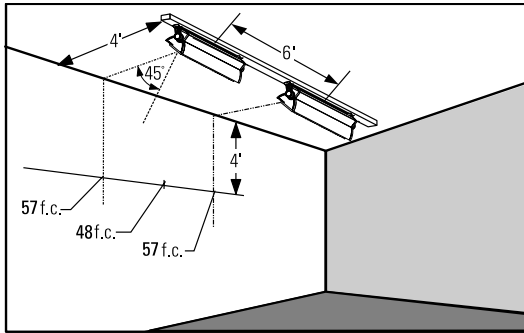

Lighting Data 2-39W T5 High Output

Footcandles on wall:

Lamp Information:
2 X 39W T5 High Output
Mini Bi-Pin Fluorescent (9376)
1 x 39W T5 High Output
Mini Bi Pin Fluorescent (9377)