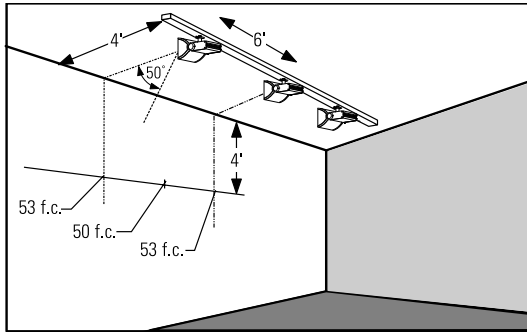

Lighting Data

Footcandles on wall:

Lamp Information:

70W CDM or CMH T6 Double Ended Metal Halide.
Initial Lumens: 6200 to 7000
CRI: 85
Rated Avg. life: 12,000 hrs.

EXAMPLE: With track located 4' from wall and multiple units spaced 6' on center and aimed 50° from horizontal, the illumination on wall 4' from ceiling will be 53 f.c. beneath units and 50 f.c. between units.

Footcandles on Wall

		Track 3 Feet From Wall						Single Unit			Multiple Units					
		3'						0' 1' 2' 3' 4' 5'			4' 5' 6'					
		50°						Beam Center								
Distance From Ceiling	1'	176	137	73	31	13	7	200	156	208	192	102	192	186	66	186
	2'	113	95	62	33	14	5	141	127	141	123	93	123	116	65	116
	3'	72	64	48	29	15	7	103	101	103	86	78	86	78	58	78
	4'	49	46	37	25	15	8	83	83	83	68	68	68	60	55	60
	5'	34	32	26	20	13	8	62	61	62	50	49	50	42	40	43
	6'	24	23	19	15	11	7	50	50	50	41	40	41	35	34	36
	7'	16	15	13	11	8	6	37	36	37	30	29	30	26	25	26
	8'	11	18	9	8	6	5	27	27	27	22	22	22	19	18	19
	9'	8	7	7	6	5	4	21	21	21	17	17	17	15	15	15

		Track 4 Feet From Wall						Single Unit			Multiple Units					
		4'						0' 1' 2' 3' 4' 5'			4' 5' 6'					
		50°						Beam Center								
Distance From Ceiling	1'	89	78	51	26	11	4	106	102	107	94	71	94	89	49	89
	2'	82	72	52	32	17	8	116	109	116	97	83	97	88	62	88
	3'	56	51	40	28	17	10	92	90	92	74	70	74	64	56	64
	4'	41	38	32	24	16	10	77	76	77	62	61	62	53	50	53
	5'	31	29	25	21	15	10	66	65	66	53	53	53	45	45	45
	6'	23	22	20	16	13	9	53	53	53	43	42	43	36	36	36
	7'	18	17	15	13	10	8	44	44	44	36	35	36	30	30	30
	8'	14	13	12	10	9	7	37	37	37	31	30	31	26	26	26
	9'	10	10	9	8	7	6	30	30	30	24	24	25	21	21	21

Footcandles are average and rounded off and data for multiple units are based on a minimum of five units.

Job Information	Type:

Lightolier a Genlyte Thomas Company www.lightolier.com
631 Airport Road, Fall River, MA 02720 • (508) 679-8131 • Fax (508) 674-4710
We reserve the right to change details of design, materials and finish.
© 2003 Genlyte Thomas Group LLC (Lightolier Division) • B0303

LIGHTOLIER®